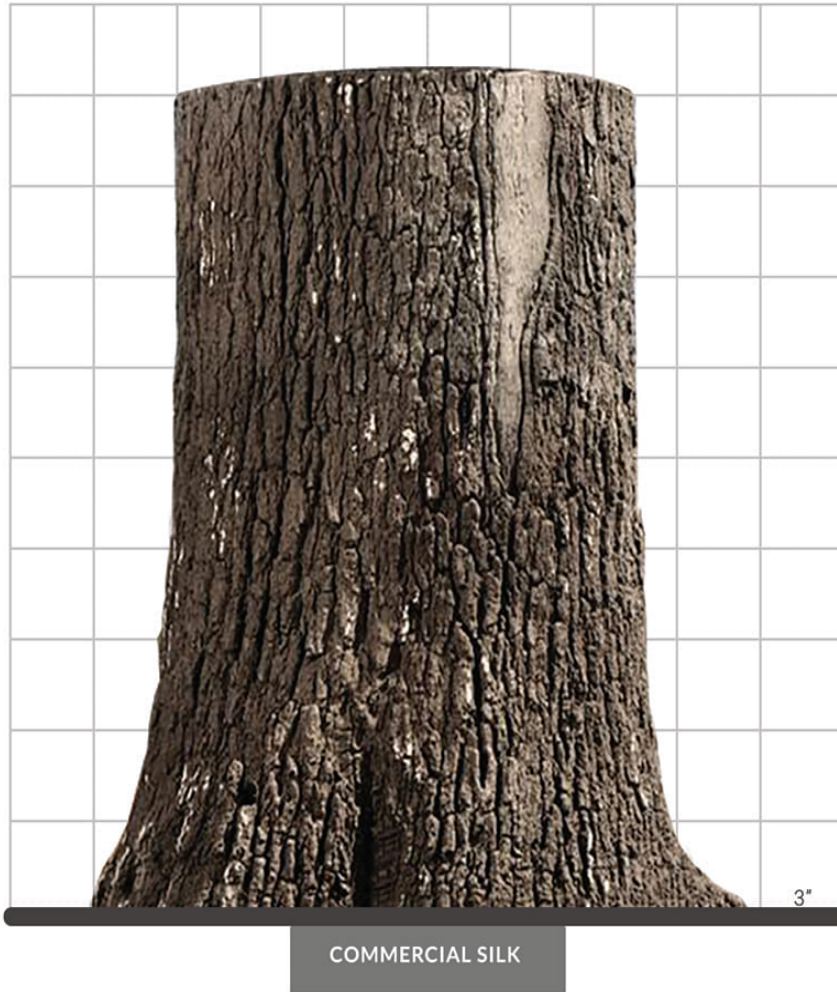

## LARGE OAK TREE STUMP

---

### SPECIFICATIONS

---

Dimensions

Size 44'h x 34"w x 34"l

Resistance

Weather-resistant PermaLeaf® materials available.

---

PLANTSCAPE INC.  COMMERCIAL SILK INT'L