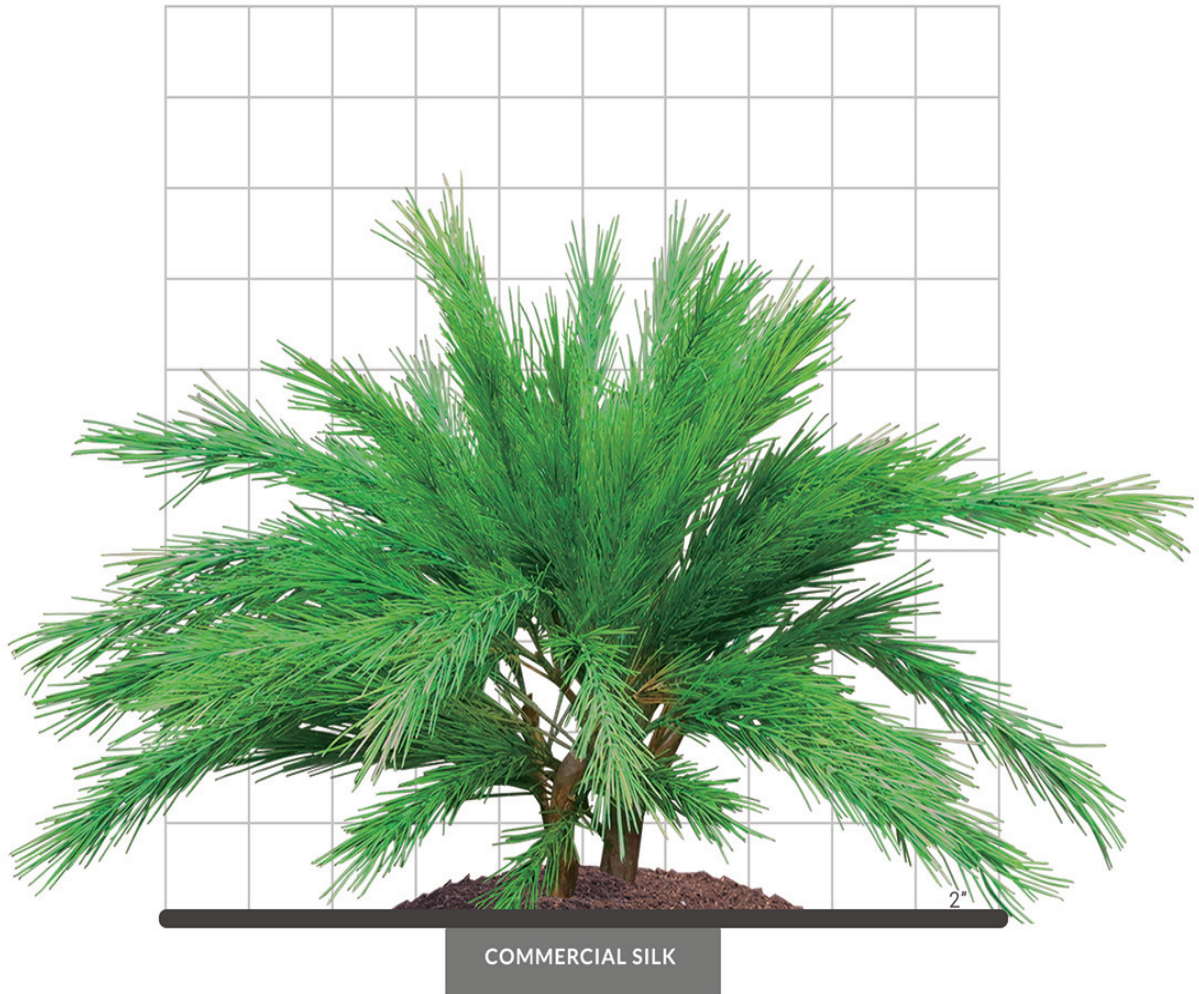

PRODUCT DATA SHEET

LIMBER PINE SPREADER (EXTERIOR)

SPECIFICATIONS

Dimensions	Starting dimensions range from 24"-36" (custom dimensions available)
Base	Plastic grow pot base (custom bases available)
Trunk	Trunk: Wood
Foliage	Foliage: Plastic Premium outdoor foliage perfectly replicates natural beauty and vibrancy of real leaves
Resistance	 Weather-resistant PermaLeaf® materials available.