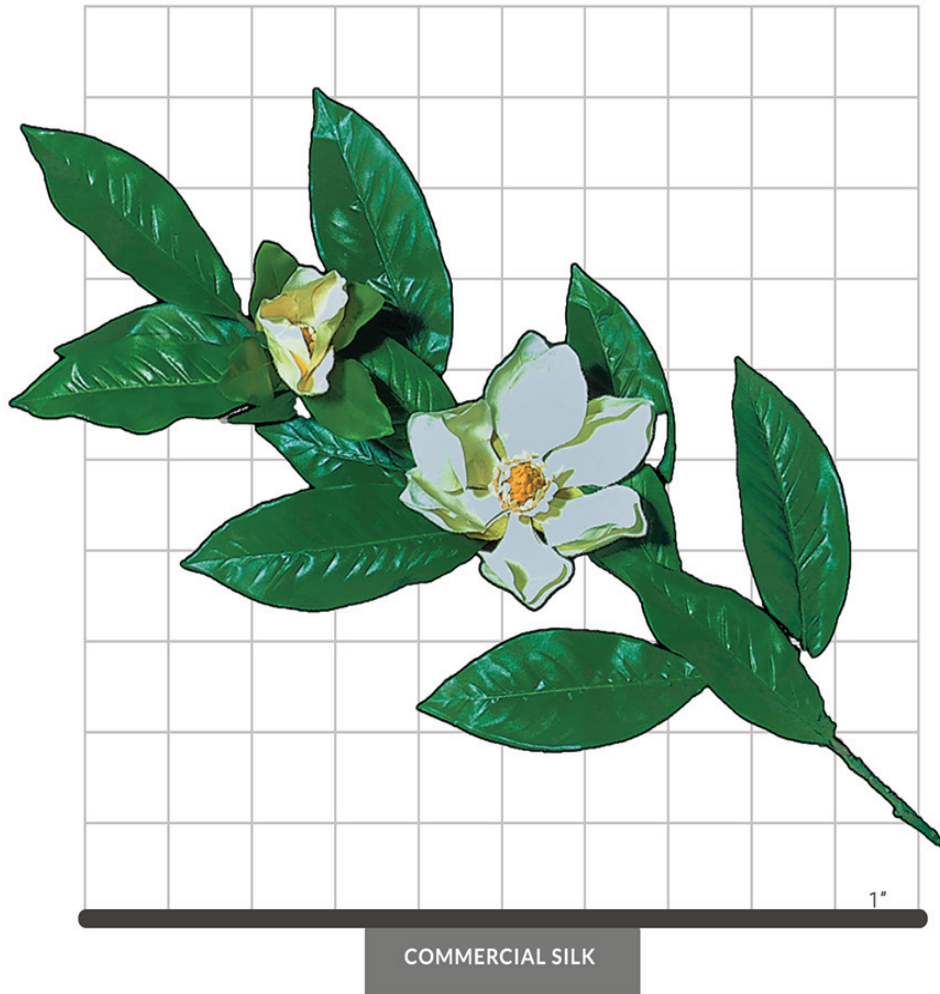

PRODUCT DATA SHEET

MAGNOLIA FOLIAGE WITH FLOWERS

SPECIFICATIONS

Dimensions	Size 30"
Foliage	Foliage: Polyester Botanically accurate, premium foliage with vibrant color and detail 16 leaves, 1 flower, 1 bud
Resistance	 Fire-retardant ThermaLeaf® materials available.