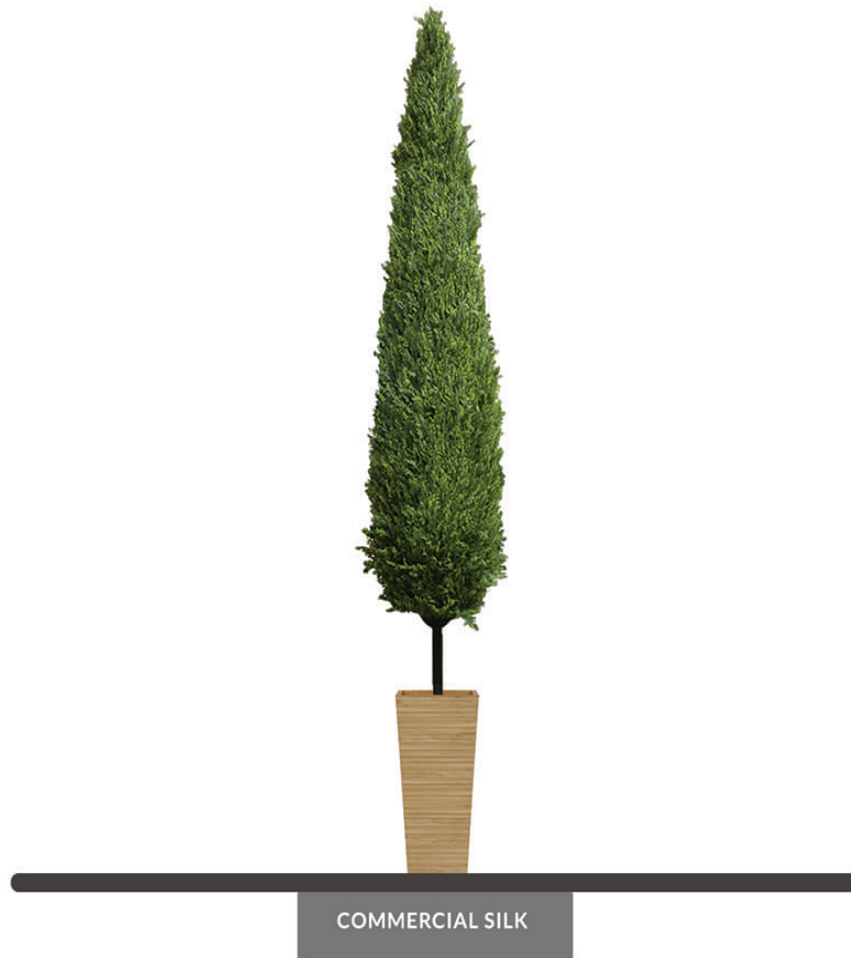

PRODUCT DATA SHEET

MEDITERRANEAN CYPRESS (EXTERIOR)

SPECIFICATIONS

Dimensions	Starting dimensions range from 4'-26' (custom dimensions available)
Base	Plastic grow pot base (custom bases available)
Trunk	Trunk: Lightweight specially formulated sculpting resin Trunks cast from moldings of real trees, then finished by skilled craftsmen Artisan-detailed bark delivers unprecedented authenticity
Foliage	Foliage: Plastic Botanically accurate, premium outdoor foliage with vibrant color and detail
Resistance	 Weather-resistant PermaLeaf® materials available.