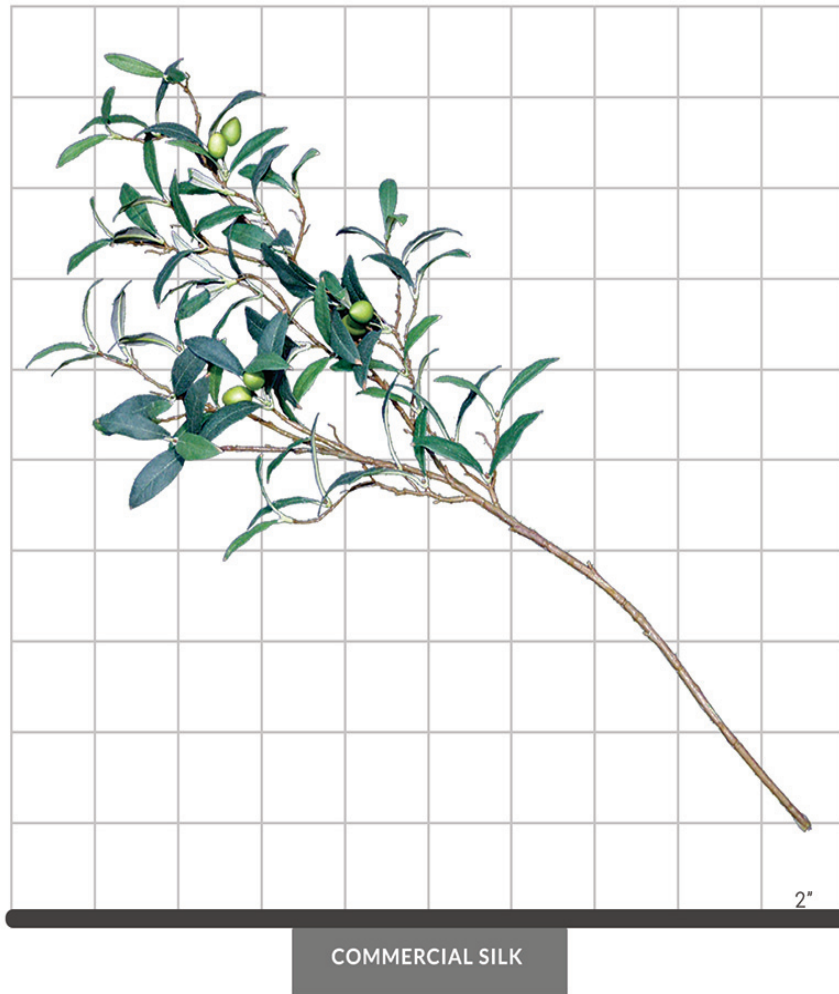

## MEDITERRANEAN OLIVE FOLIAGE

### SPECIFICATIONS

Dimensions	Size 31"
Foliage	Foliage: Polyester Botanically accurate, premium foliage with vibrant color and detail 90 leaves, 6 olives
Resistance	 Fire-retardant ThermaLeaf® materials available.