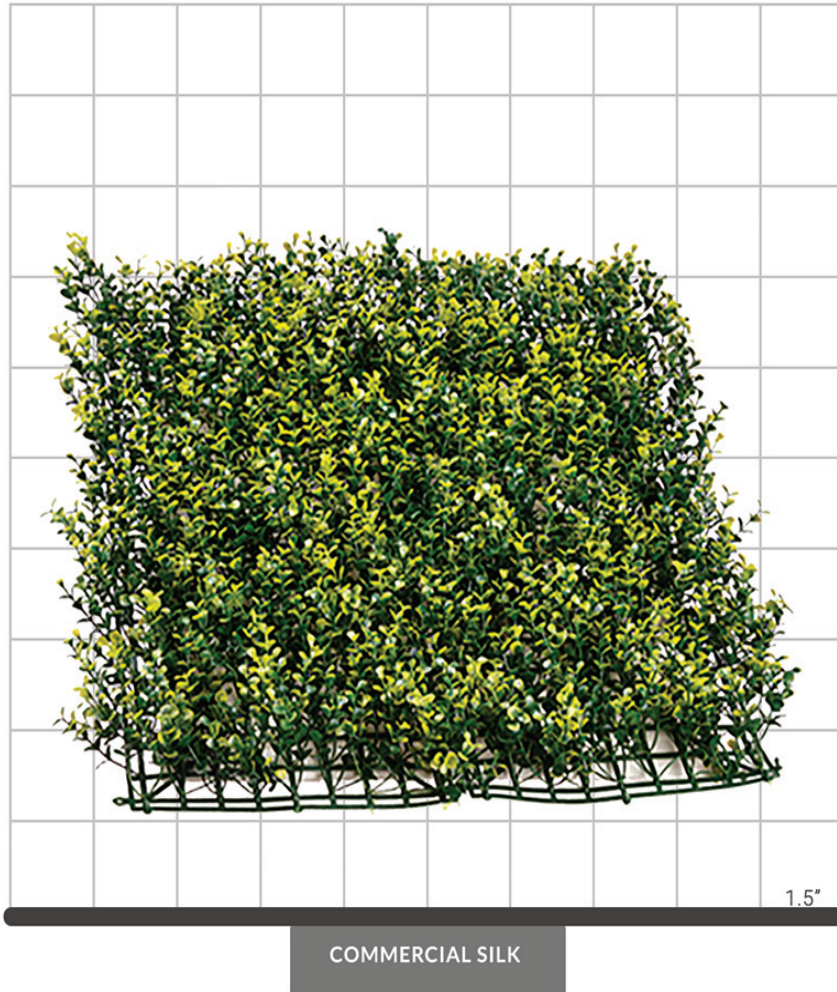

## MINI BOXWOOD MAT FOLIAGE

### SPECIFICATIONS

Dimensions	12" x 12"
Resistance	 Fire-retardant ThermaLeaf® materials available.

PLANTScape INC.  COMMERCIAL SILK INT'L

Copyright© Plantscape Inc | Commercial Silk International. This document is the property of Plantscape Inc | Commercial Silk International and is intended for the exclusive viewing of the named recipient. Any disclosure, copying, distribution, or use of the contents is strictly prohibited. These materials are for illustration purposes only and the actual product may vary in size and/or color.