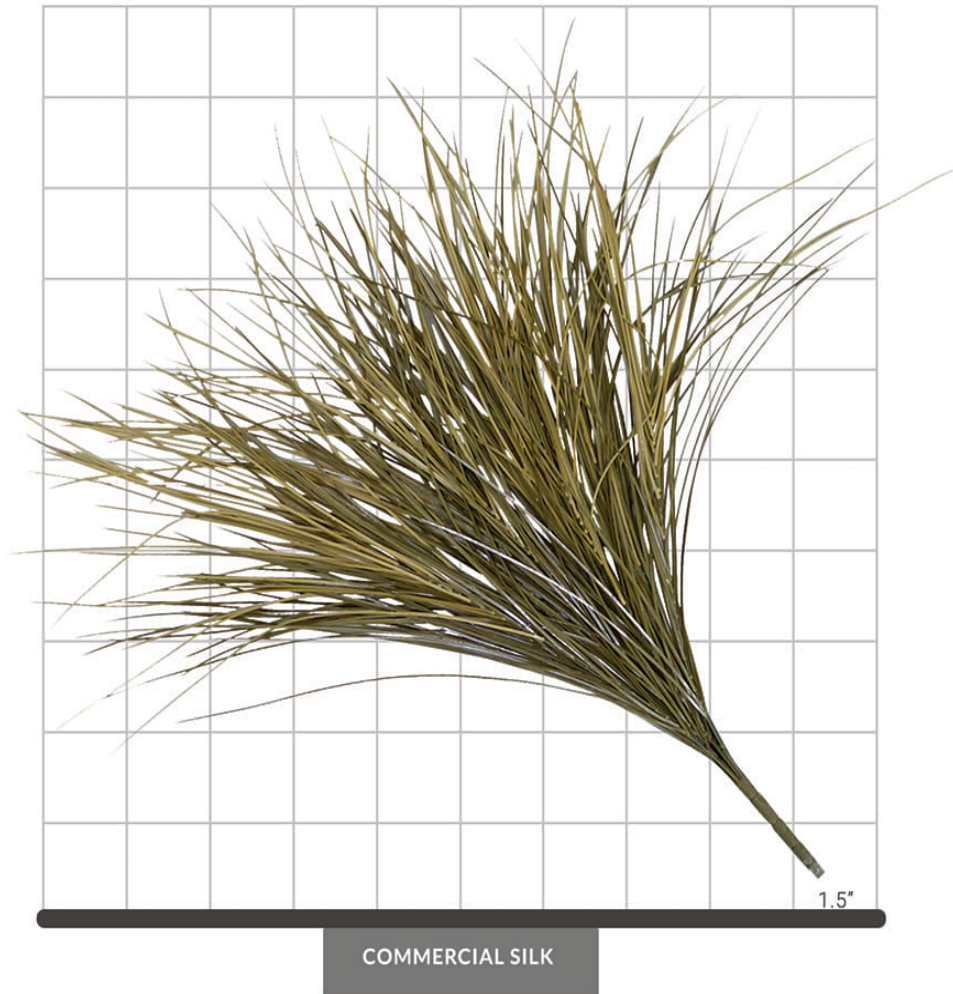

## MONDO GRASS (TAN/BROWN) (EXTERIOR)

### SPECIFICATIONS

Dimensions	Size 38"
Foliage	Foliage: Plastic Premium outdoor foliage perfectly replicates natural beauty and vibrancy of real leaves
Resistance	 Weather-resistant PermaLeaf® materials available.