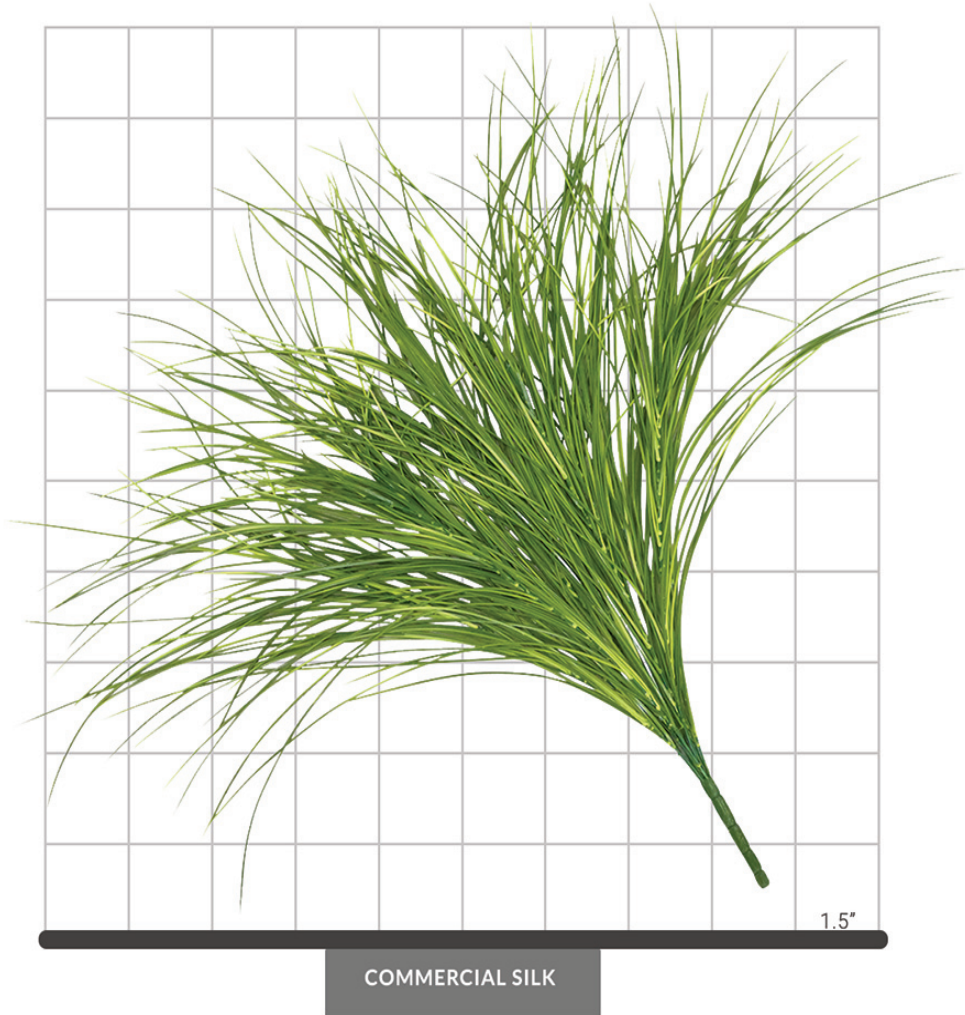

PRODUCT DATA SHEET

MONDO GRASS (YELLOW/GREEN) (EXTERIOR)

SPECIFICATIONS

Dimensions	Size 38"
Foliage	Foliage: Plastic Premium outdoor foliage perfectly replicates natural beauty and vibrancy of real leaves
Resistance	 Weather-resistant PermaLeaf® materials available.