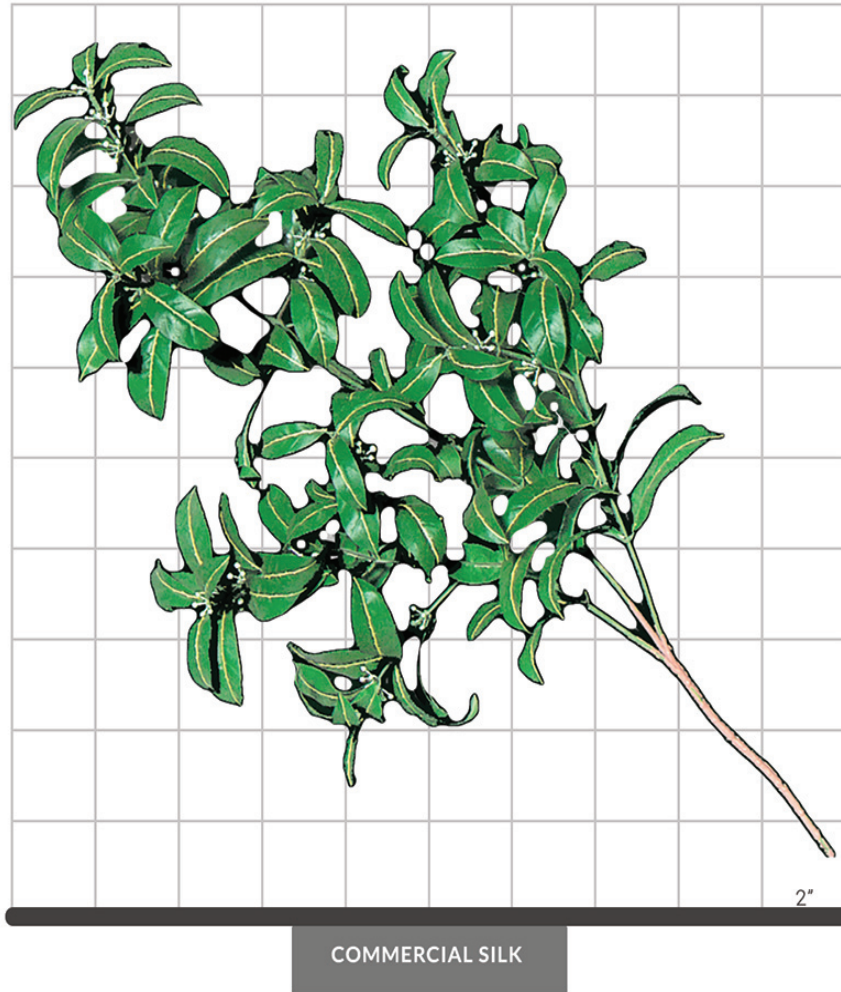

PRODUCT DATA SHEET

MOUNTAIN LAUREL FOLIAGE

SPECIFICATIONS

Dimensions	Size 27"
Foliage	Foliage: Polyester Botanically accurate, premium foliage with vibrant color and detail 147 leaves with white berries
Resistance	 Fire-retardant ThermaLeaf® materials available.