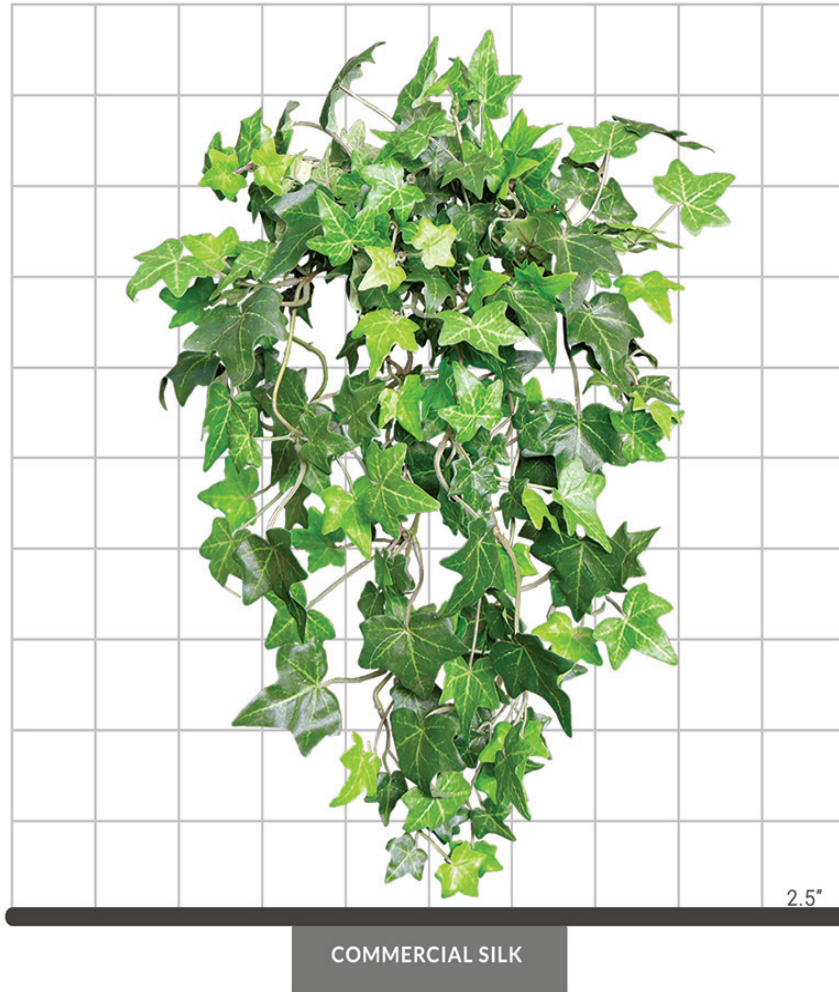

PRODUCT DATA SHEET

NEEDLEPOINT IVY FOLIAGE

SPECIFICATIONS

Dimensions	Size 19"
Foliage	Foliage: Polyester Botanically accurate, premium foliage with vibrant color and detail 246 leaves
Resistance	 Fire-retardant ThermaLeaf® materials available.