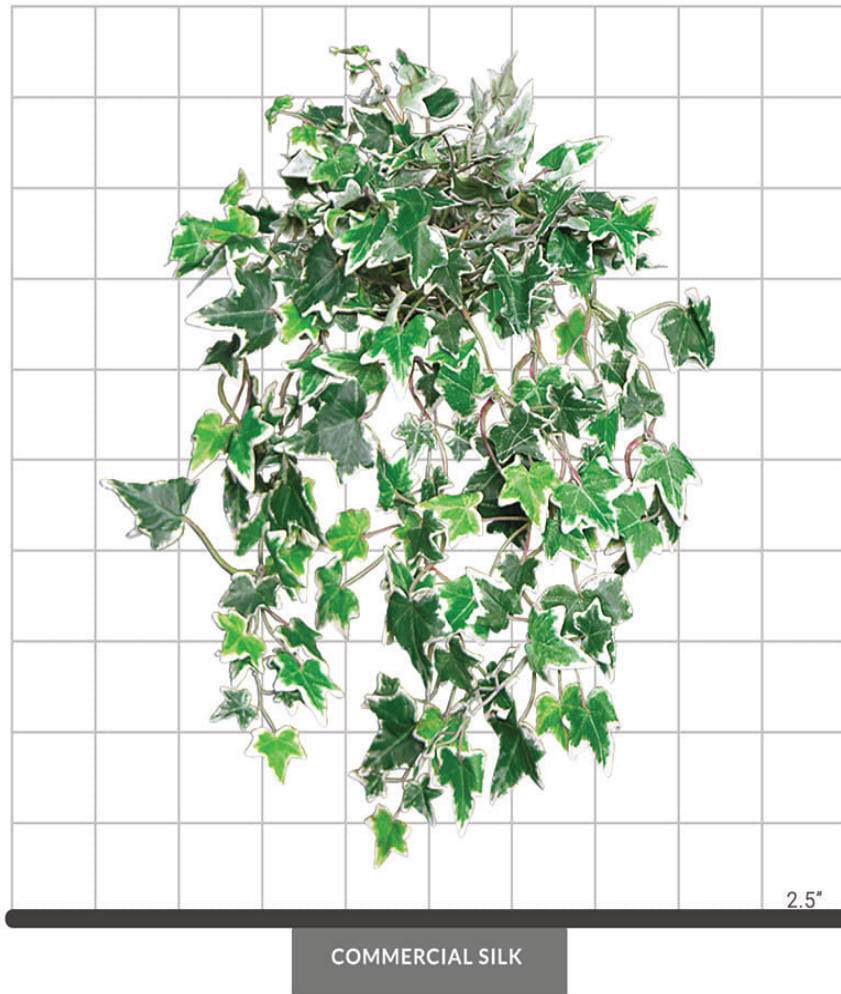

## NEEDLEPOINT IVY VARIEGATED FOLIAGE

### SPECIFICATIONS

Dimensions	Size 19"
Foliage	Foliage: Polyester Botanically accurate, premium foliage with vibrant color and detail 246 leaves
Resistance	 Fire-retardant ThermaLeaf® materials available.