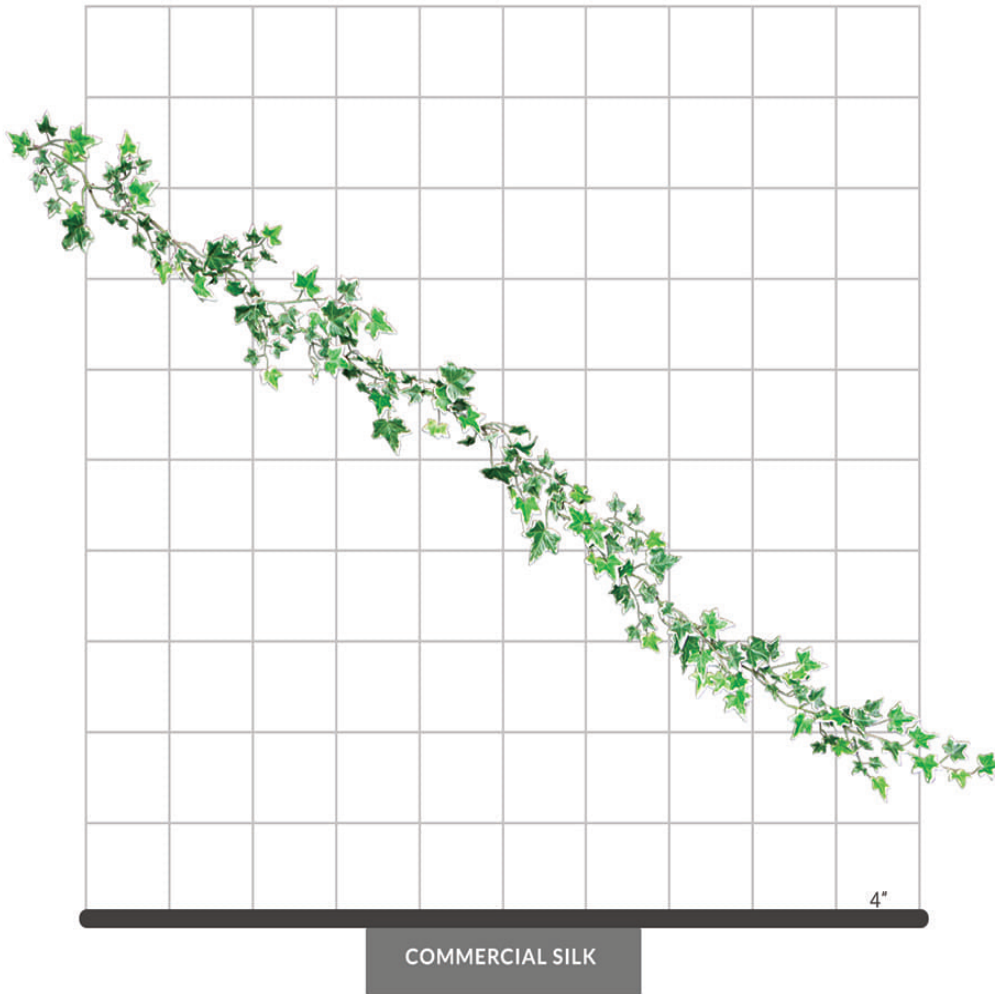

PRODUCT DATA SHEET

NEEDLEPOINT IVY VARIEGATED GARLAND FOLIAGE

SPECIFICATIONS

Dimensions	Size 72"
Foliage	Foliage: Polyester Botanically accurate, premium foliage with vibrant color and detail 175 leaves
Resistance	 Fire-retardant ThermoLeaf® materials available.