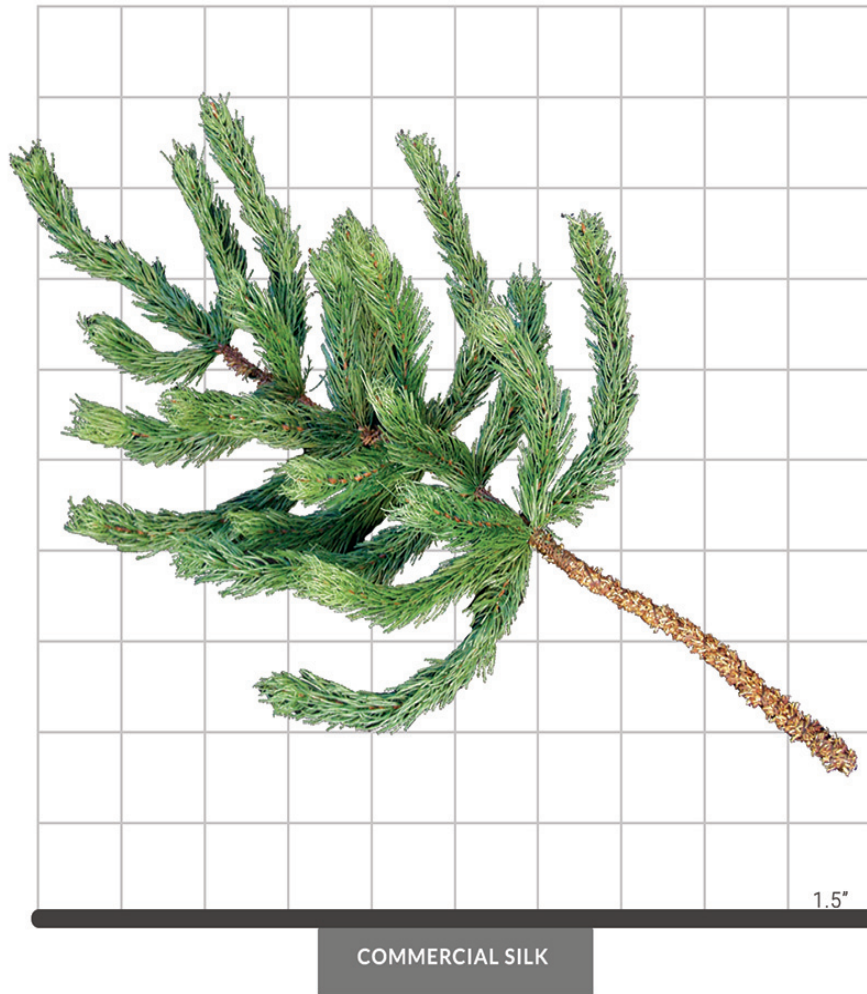

PRODUCT DATA SHEET

NORWAY SPRUCE FOLIAGE

SPECIFICATIONS

Dimensions	Size 30"
Foliage	Foliage: PVC Botanically accurate, premium foliage with vibrant color and detail 22 tips
Resistance	 Fire-retardant ThermaLeaf® materials available.