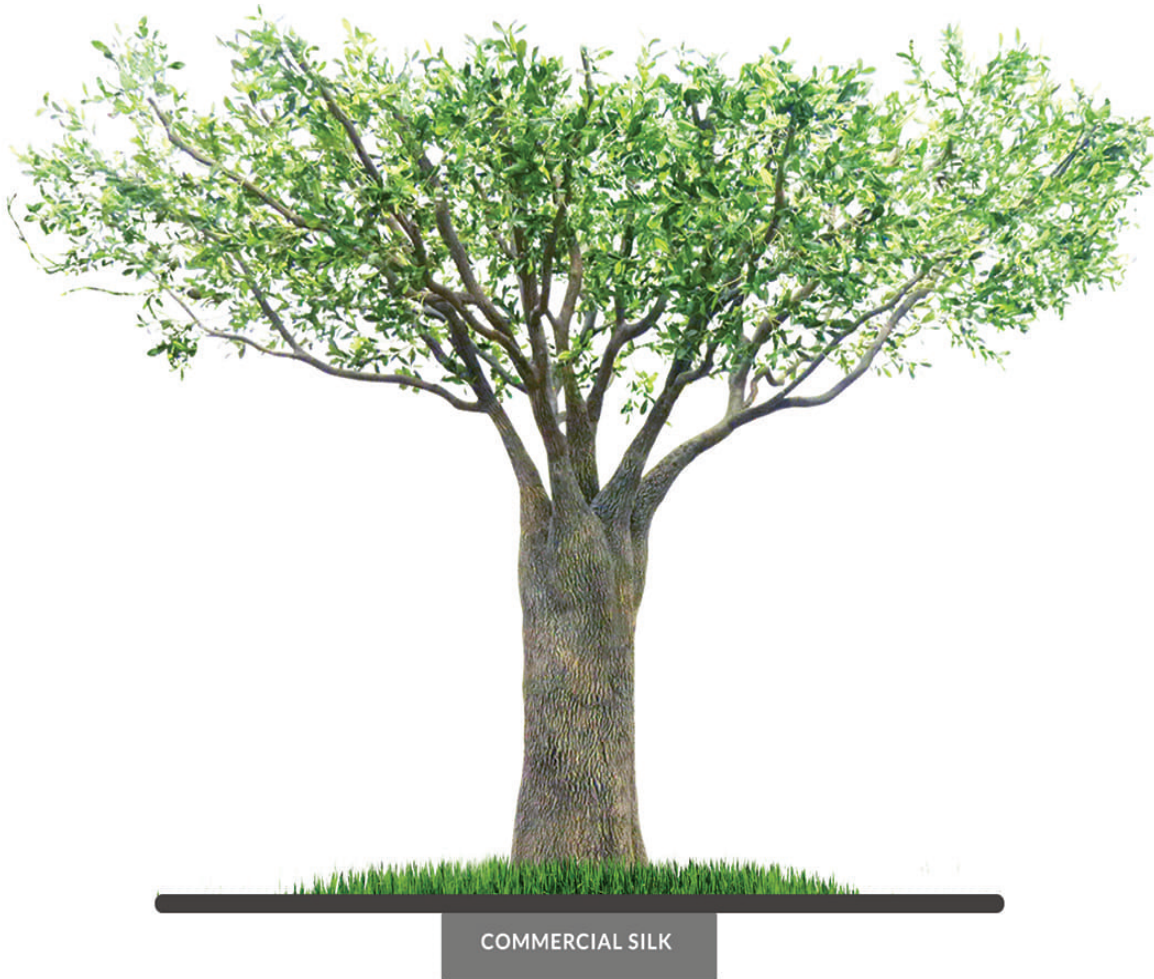

PRODUCT DATA SHEET

OLIVE CEILING TREE

SPECIFICATIONS

Dimensions	Starting dimensions range from 8'-24' (custom dimensions available)
Base	Plastic grow pot base (custom bases available)
Trunk	Trunk: Lightweight specially formulated sculpting resin Trunks cast from moldings of real trees, then finished by skilled craftsmen Artisan-detailed bark delivers unprecedented authenticity
Foliage	Foliage: Polyester Botanically accurate, premium foliage with vibrant color and detail
Resistance	 Fire-retardant ThermoLeaf® materials available.