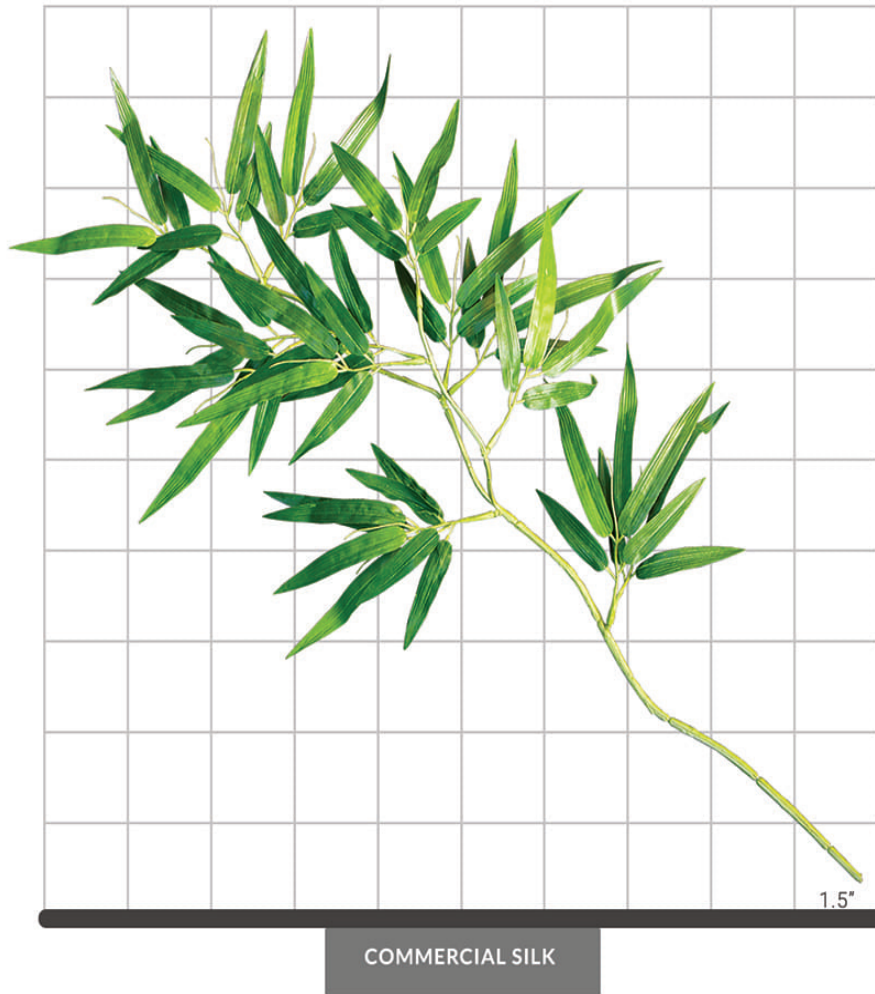

## ORIENTAL BAMBOO FOLIAGE (3-DIMENSIONAL)

### SPECIFICATIONS

Dimensions	Size 28"
Foliage	Foliage: Polyester Botanically accurate, premium foliage with vibrant color and detail 60 leaves, 3-dimensional
Resistance	 Fire-retardant ThermaLeaf® materials available.