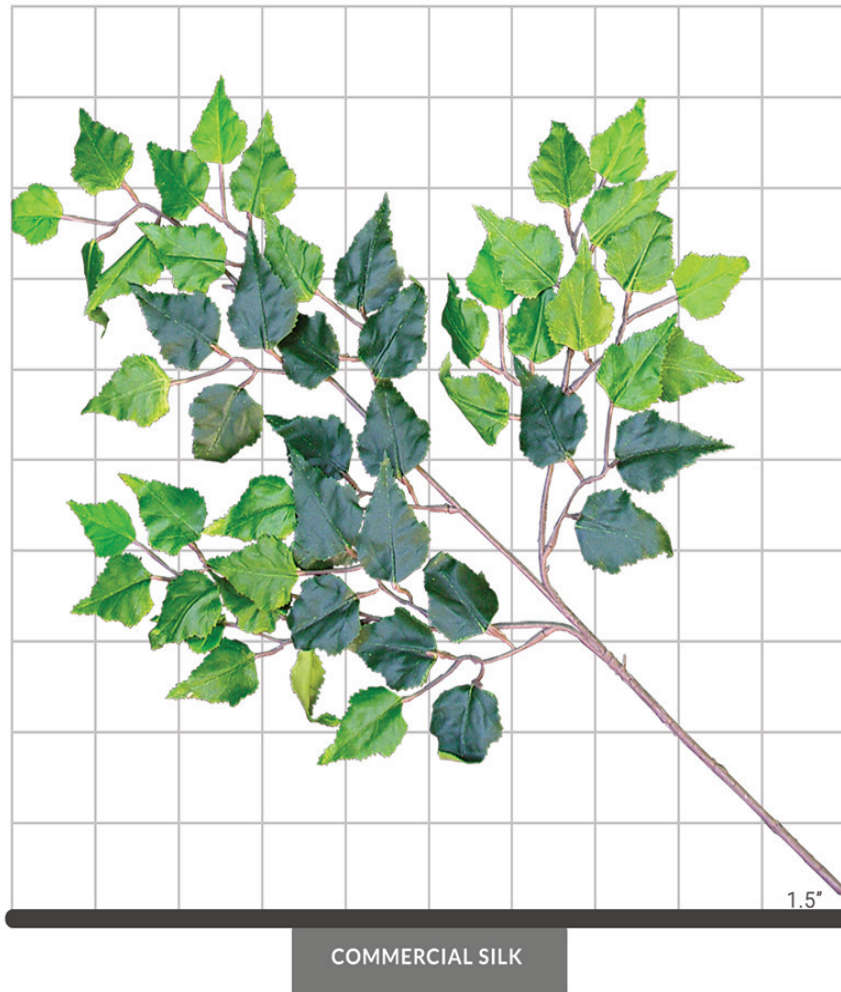

PRODUCT DATA SHEET

PAPER BIRCH FOLIAGE

SPECIFICATIONS

Dimensions	Also available in additional sizes; 26", 32"
Foliage	Foliage: Polyester Botanically accurate, premium foliage with vibrant color and detail 56 leaves
Resistance	 Fire-retardant ThermaLeaf® materials available.