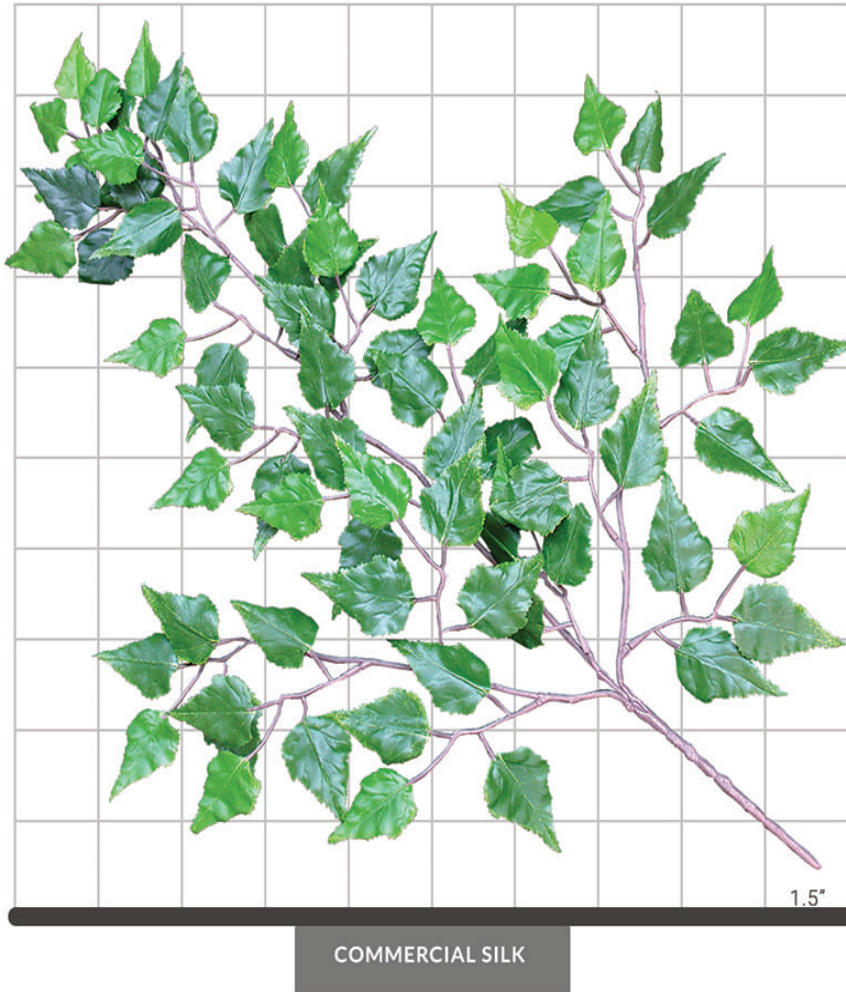

PRODUCT DATA SHEET

PAPER BIRCH FOLIAGE

SPECIFICATIONS

Dimensions	Also available in additional sizes; 26", 32"
Foliage	Foliage: Polyester Botanically accurate, premium foliage with vibrant color and detail 80 leaves
Resistance	 Fire-retardant ThermaLeaf® materials available.