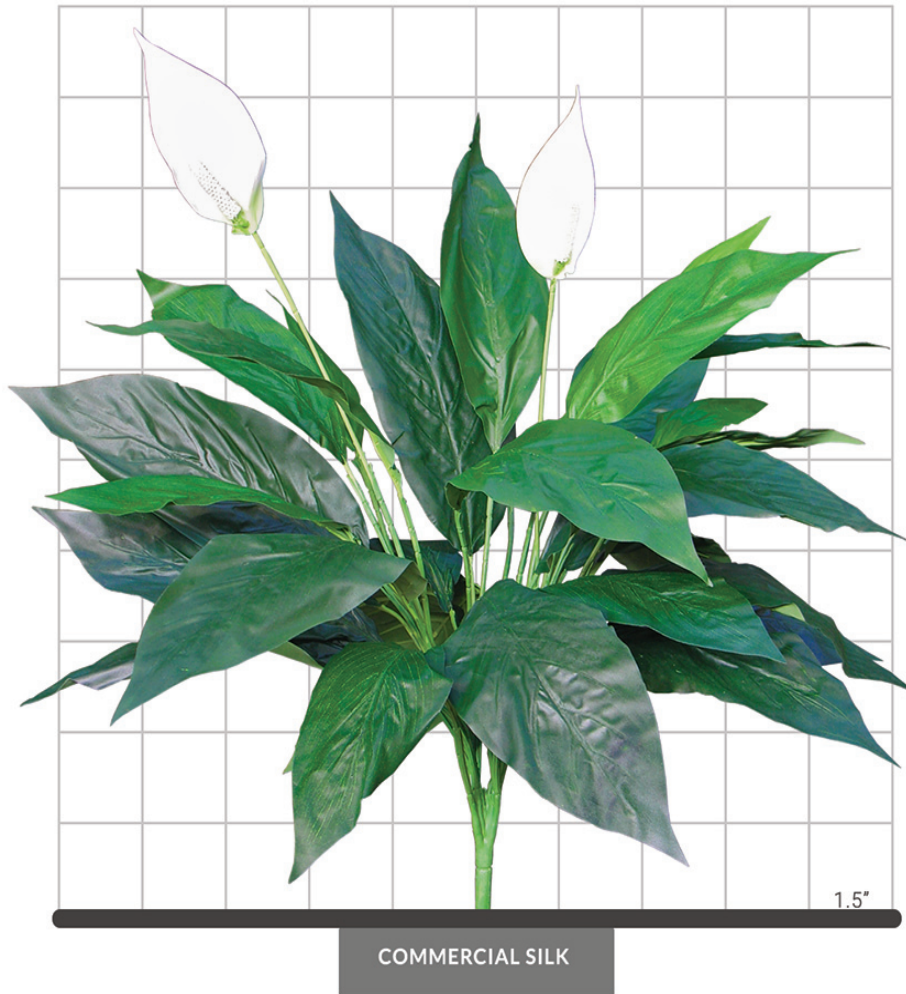

PRODUCT DATA SHEET

PEACE LILY FOLIAGE

SPECIFICATIONS

Dimensions	Also available in additional sizes; 15", 29"
Foliage	Foliage: Polyester Botanically accurate, premium foliage with vibrant color and detail 34 leaves, 2 flowers
Resistance	 Fire-retardant ThermaLeaf® materials available.