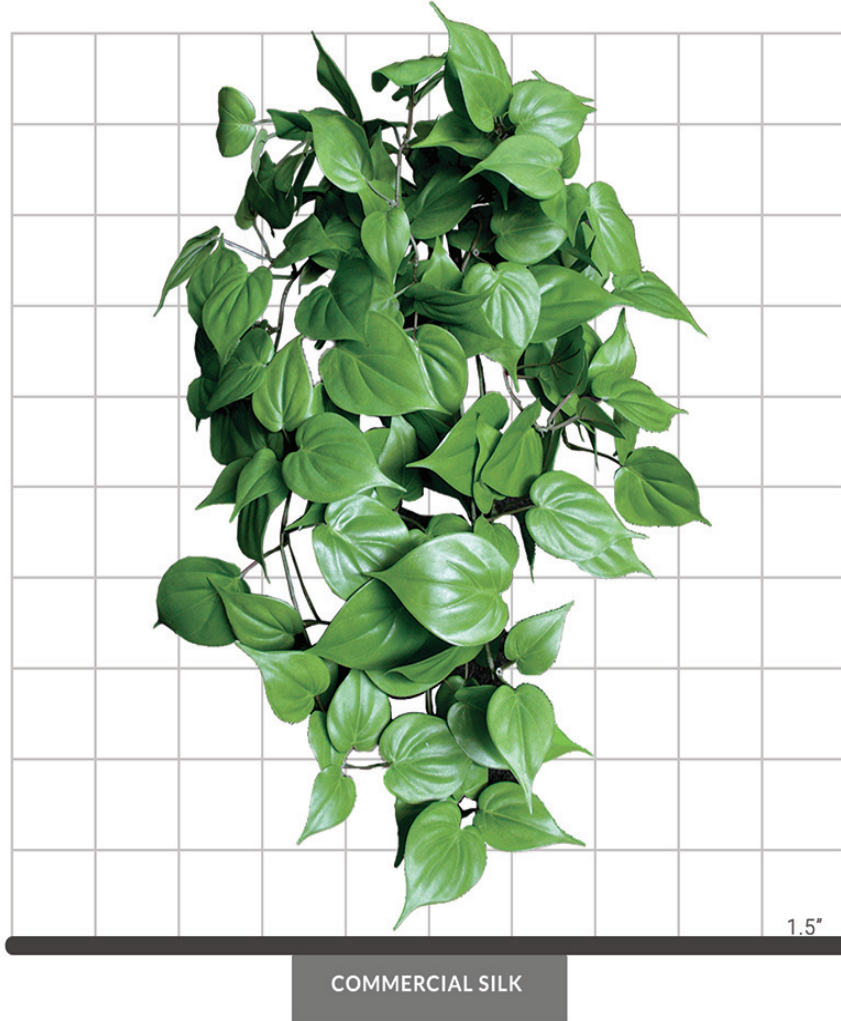

PRODUCT DATA SHEET

PHILODENDRON FOLIAGE

SPECIFICATIONS

| | |
|------------|---|
| Dimensions | Size 30" |
| Foliage | Foliage: Polyester Botanically accurate, premium foliage with vibrant color and detail 155 leaves |
| Resistance |  Fire-retardant ThermaLeaf® materials available. |