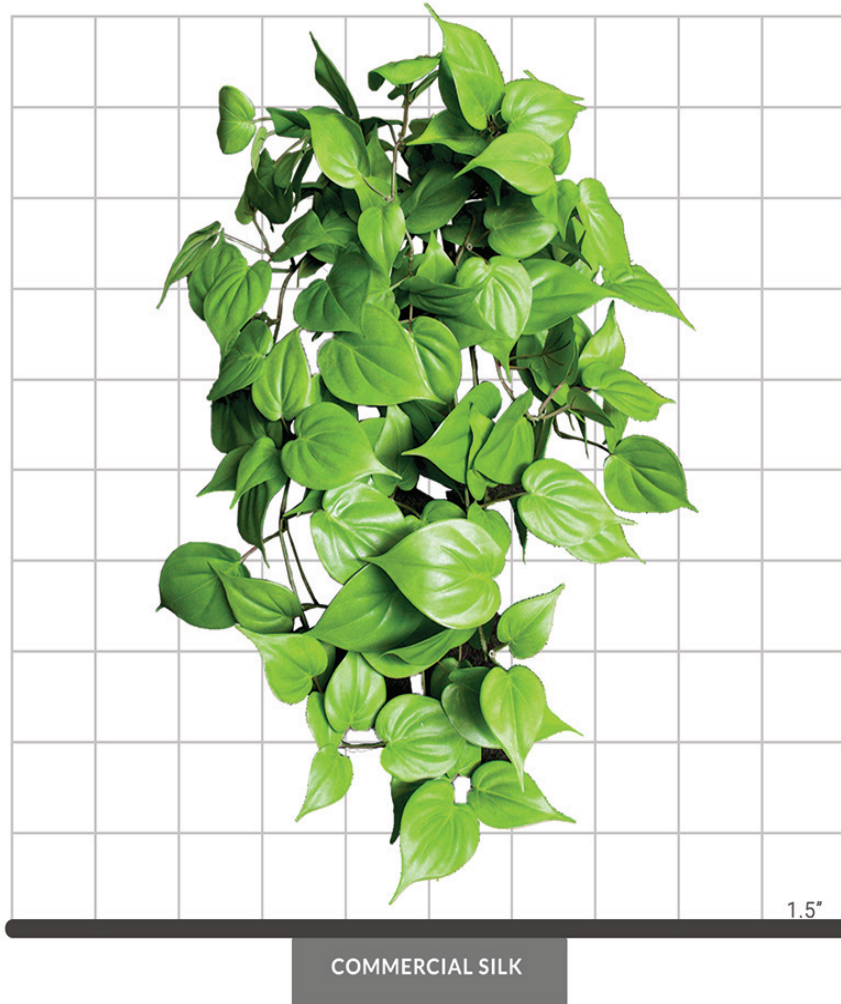

PRODUCT DATA SHEET

PHILODENDRON LIMELIGHT FOLIAGE

SPECIFICATIONS

Dimensions	Size 30"
Foliage	Foliage: Polyester Botanically accurate, premium foliage with vibrant color and detail 155 leaves
Resistance	 Fire-retardant ThermaLeaf® materials available.