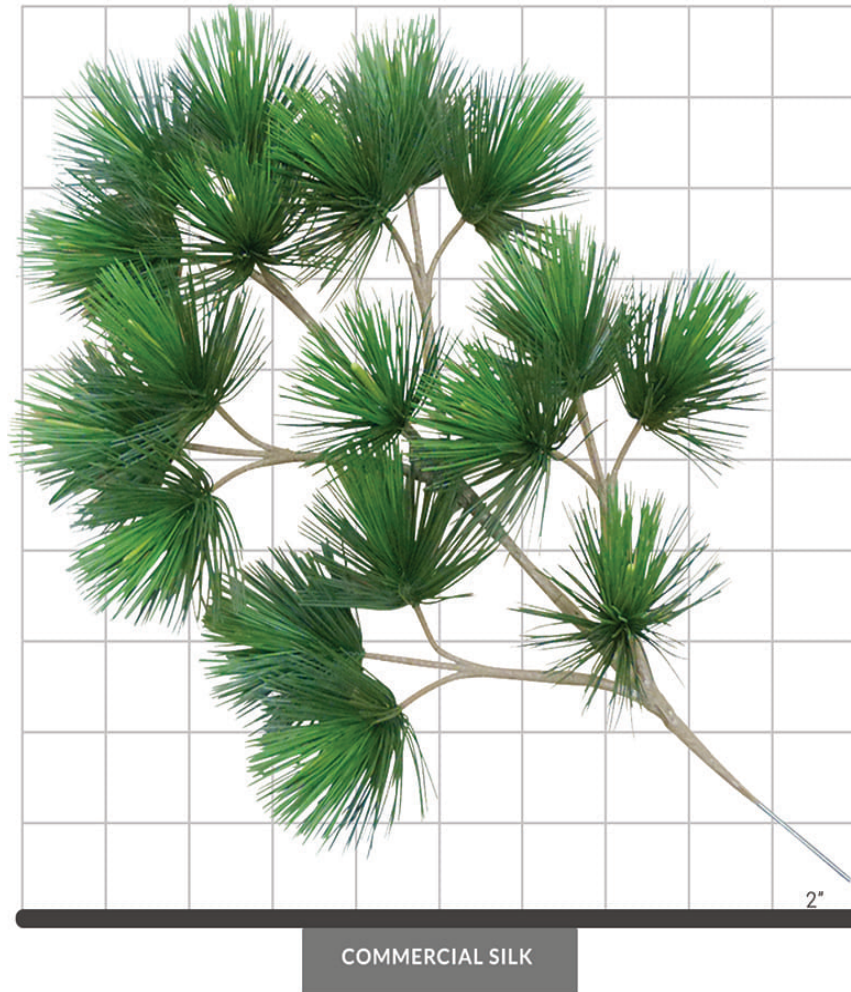

PRODUCT DATA SHEET

PINE FOLIAGE (EXTERIOR)

SPECIFICATIONS

Dimensions	Size 34"
Foliage	Foliage: Plastic Premium outdoor foliage perfectly replicates natural beauty and vibrancy of real leaves
Resistance	 Weather-resistant PermaLeaf® materials available.