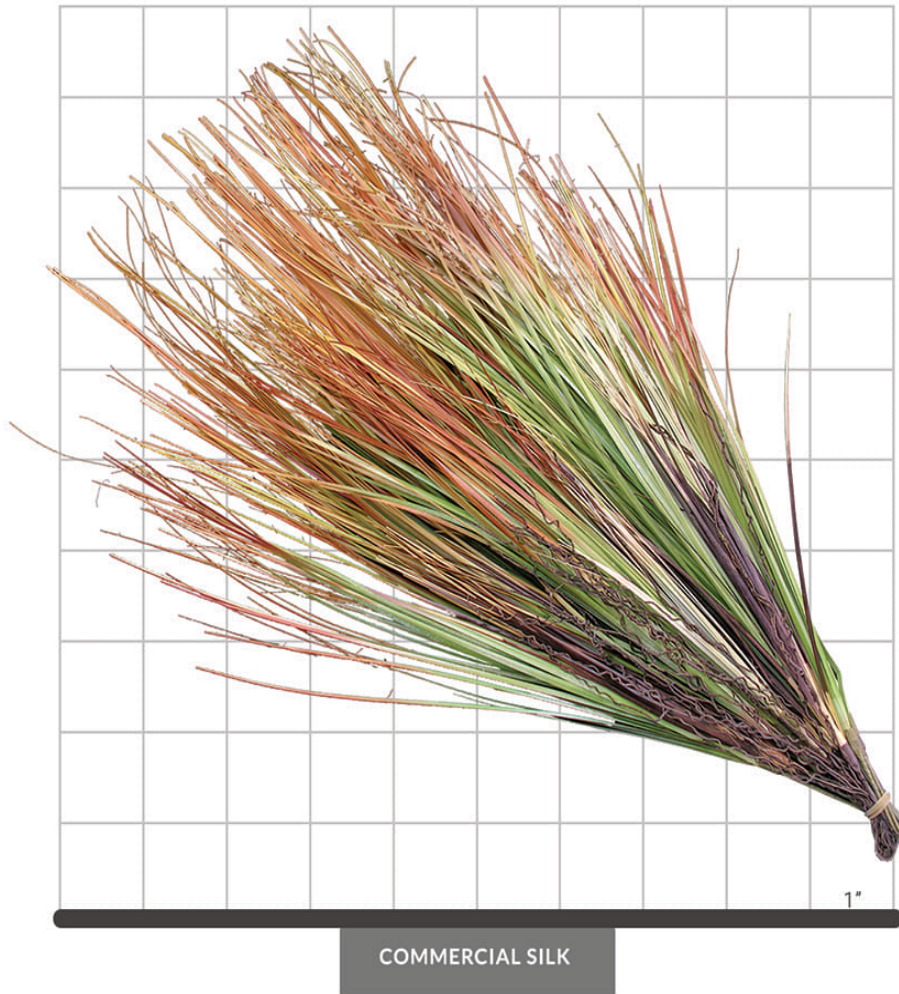

## PRAIRIE GRASS FOLIAGE (AUTUMN)

### SPECIFICATIONS

Dimensions	Size 24"
Foliage	Foliage: PVC Botanically accurate, premium foliage with vibrant color and detail 28 plugs with 880 blades
Resistance	 Fire-retardant ThermaLeaf® materials available.