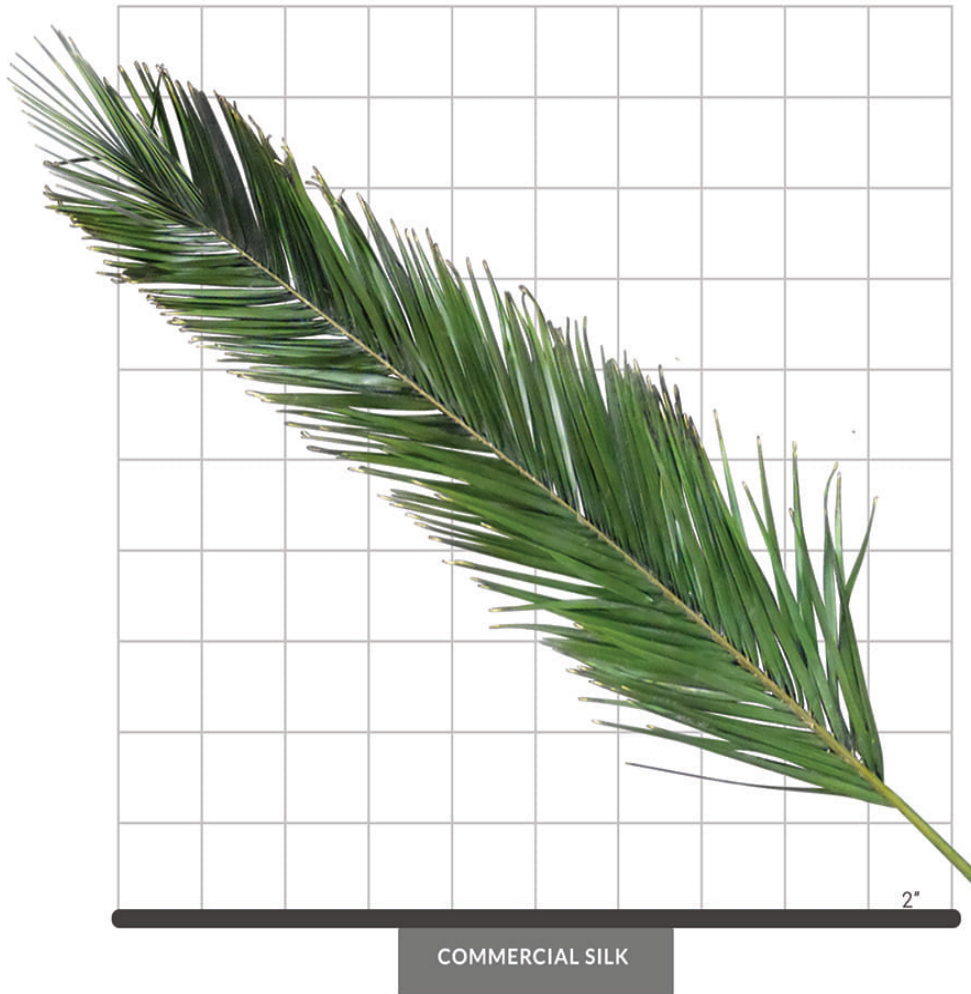

PRODUCT DATA SHEET

PRESERVED DATE PALM FROND

SPECIFICATIONS

Dimensions	Starting dimensions range from 16"-98" (custom dimensions available)
Foliage	Foliage: Preserved Preserved fronds deliver authentic tropical experience
Resistance	 Fire-retardant ThermaLeaf® materials available.