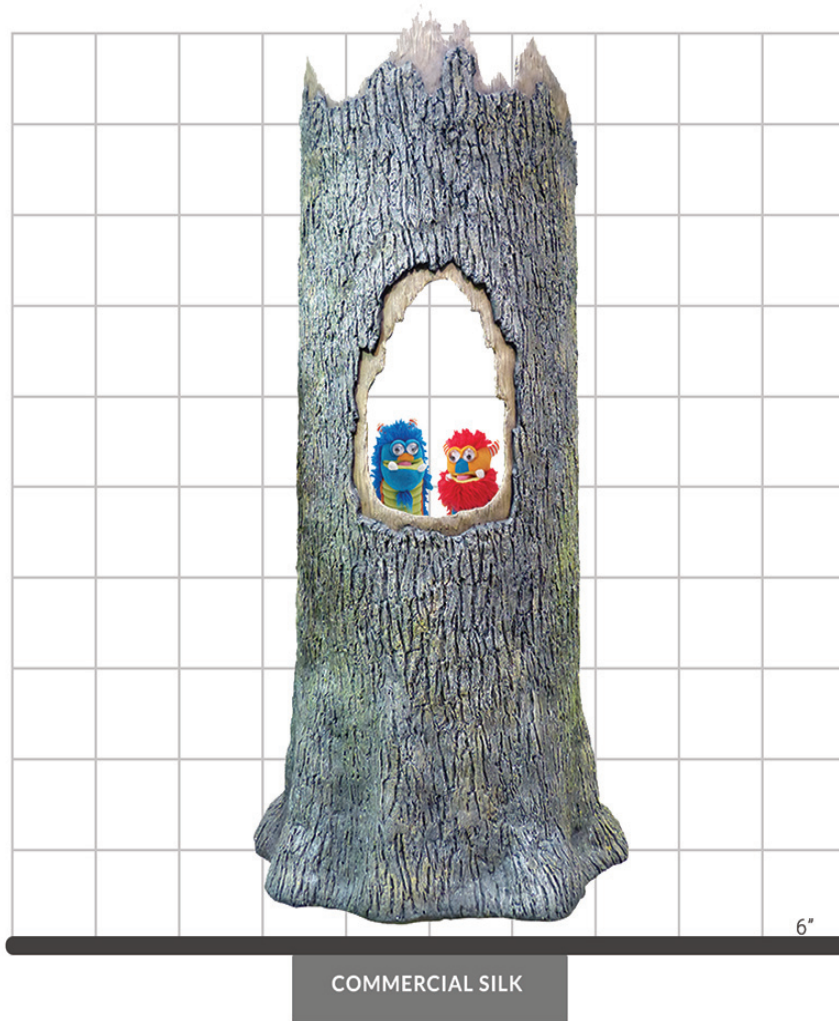

PRODUCT DATA SHEET

PUPPET SHOW PROP TREE

SPECIFICATIONS

Dimensions	Starting dimensions range from 4'-10' (custom dimensions available)
Base	Plastic grow pot base (custom bases available)
Trunk	Trunk: Lightweight specially formulated sculpting resin Trunks cast from moldings of real trees, then finished by skilled craftsmen Artisan-detailed bark delivers unprecedented authenticity
Resistance	 Fire-retardant ThermoLeaf® materials available.