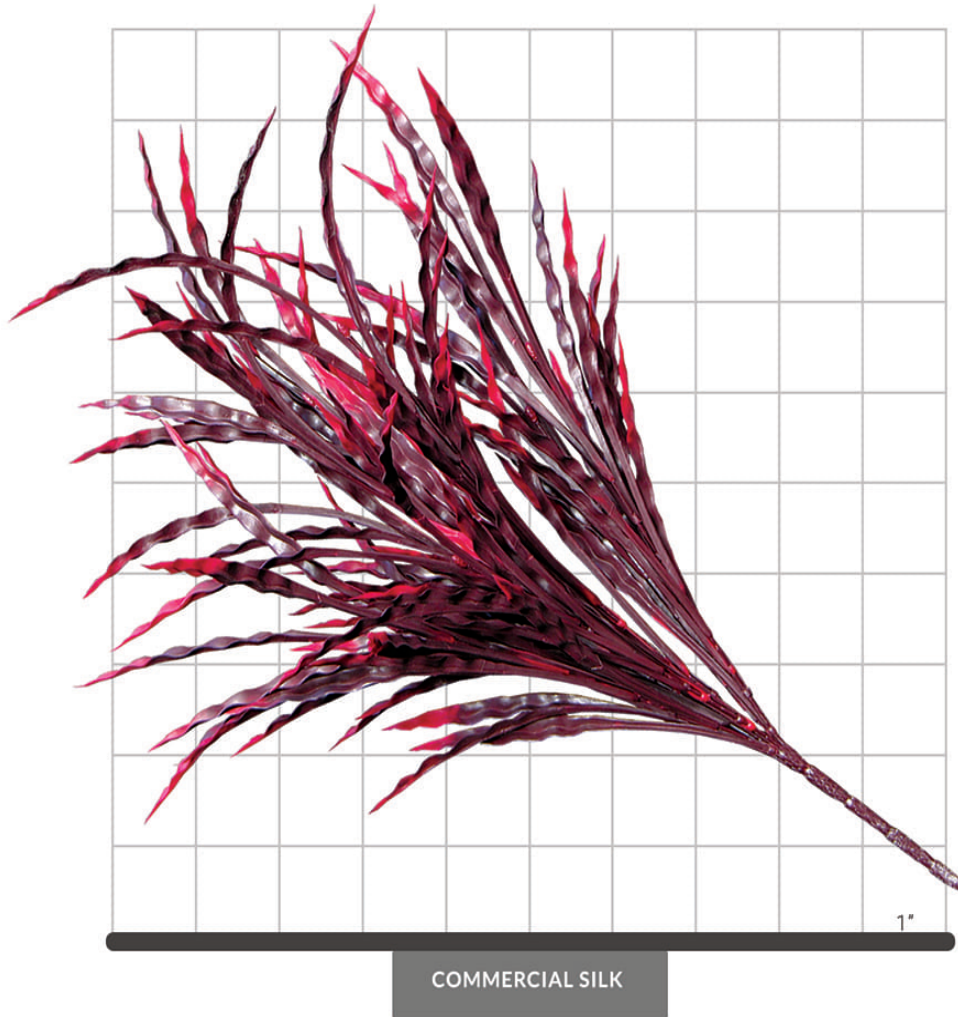

## RIBBON GRASS FOLIAGE (BURGUNDY) (EXTERIOR)

### SPECIFICATIONS

Dimensions	Size 21"
Foliage	Foliage: Plastic Premium outdoor foliage perfectly replicates natural beauty and vibrancy of real leaves 90 leaves
Resistance	 Weather-resistant PermaLeaf® materials available.