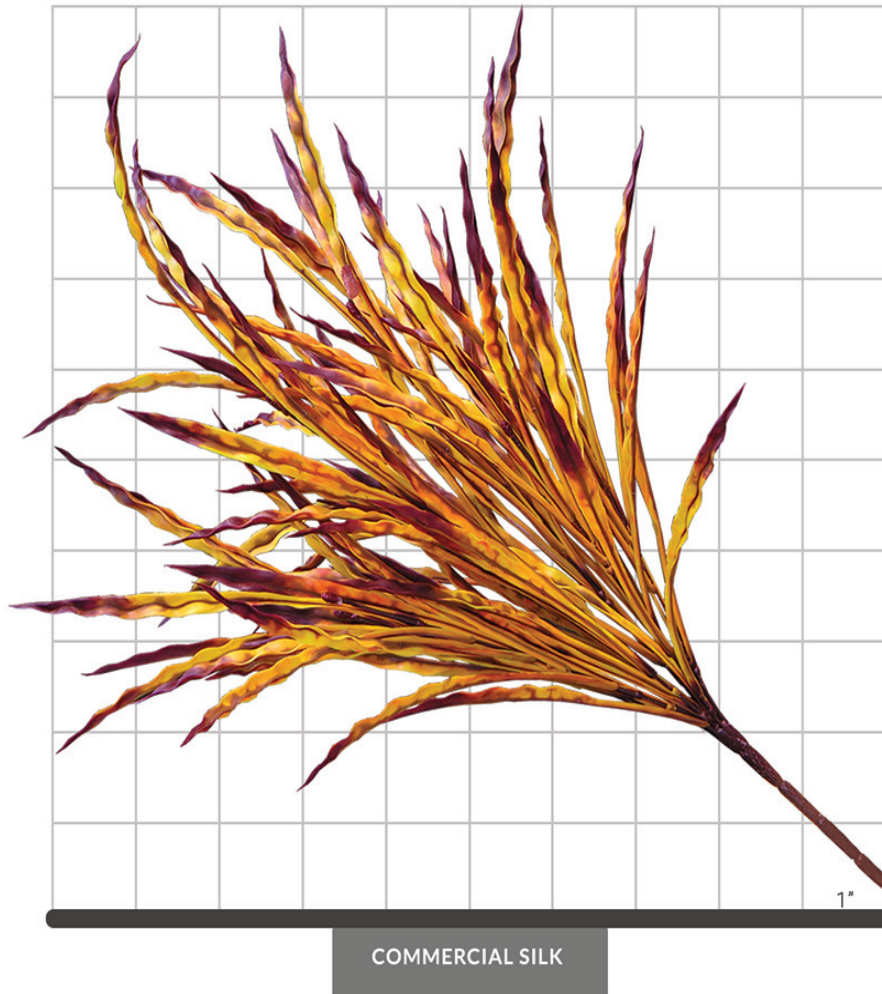

PRODUCT DATA SHEET

RIBBON GRASS FOLIAGE (FALL) (EXTERIOR)

SPECIFICATIONS

Dimensions	Size 21"
Foliage	Foliage: Plastic Premium outdoor foliage perfectly replicates natural beauty and vibrancy of real leaves 90 leaves
Resistance	 Weather-resistant PermaLeaf® materials available.