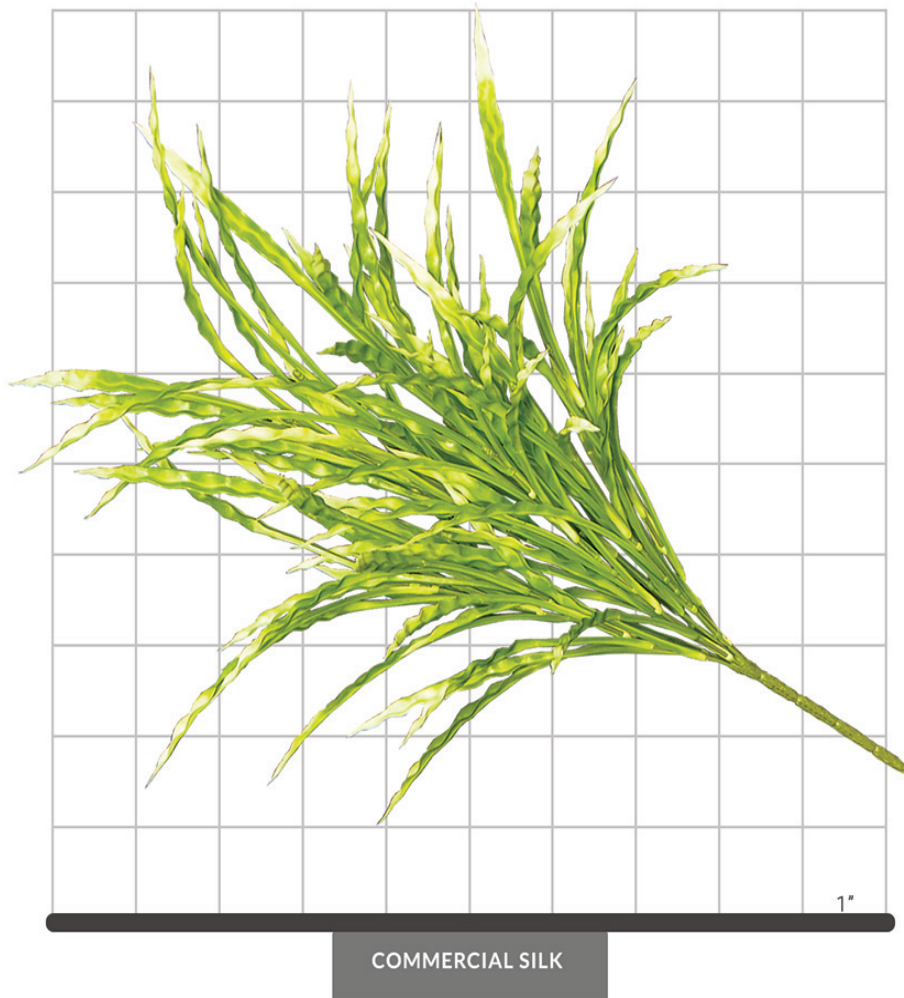

## RIBBON GRASS FOLIAGE (LIGHT GREEN) (EXTERIOR)

### SPECIFICATIONS

Dimensions	Size 21"
Foliage	Foliage: Plastic Premium outdoor foliage perfectly replicates natural beauty and vibrancy of real leaves 90 leaves
Resistance	 Weather-resistant PermaLeaf® materials available.