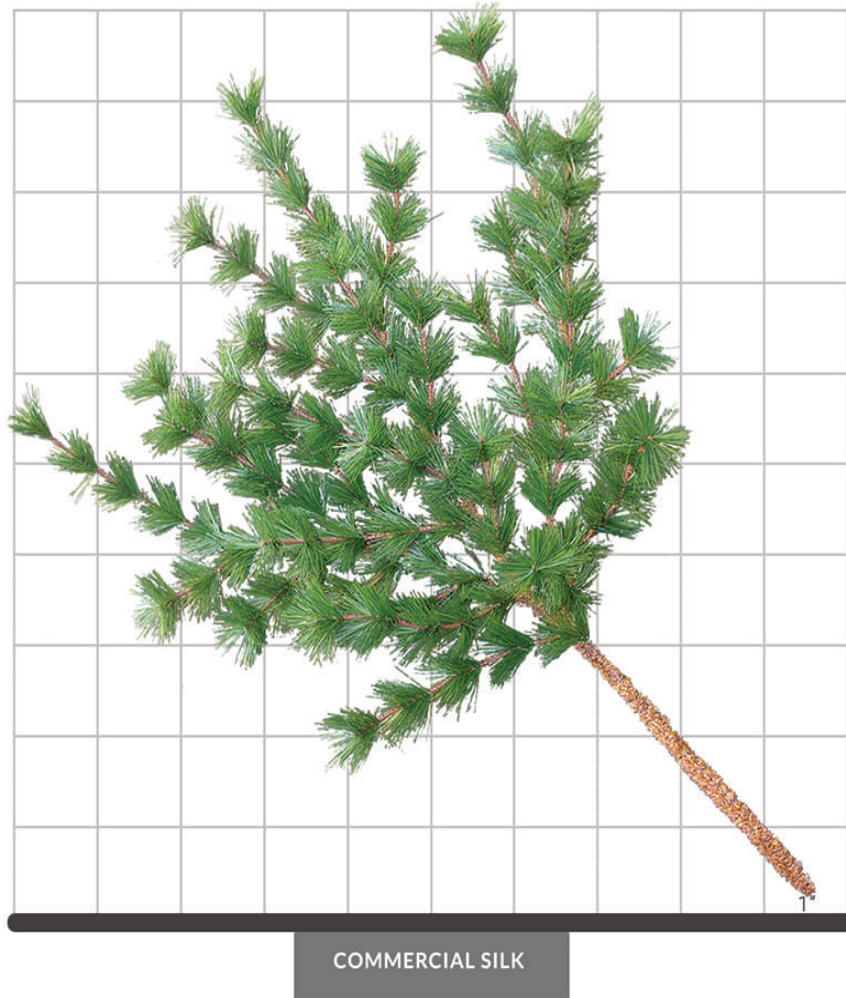

PRODUCT DATA SHEET

ROCKY MOUNTAIN PINE FOLIAGE

SPECIFICATIONS

Dimensions	Also available in additional sizes; 30", 40"
Foliage	Foliage: PVC Botanically accurate, premium foliage with vibrant color and detail 28 tips
Resistance	 Fire-retardant ThermaLeaf® materials available.