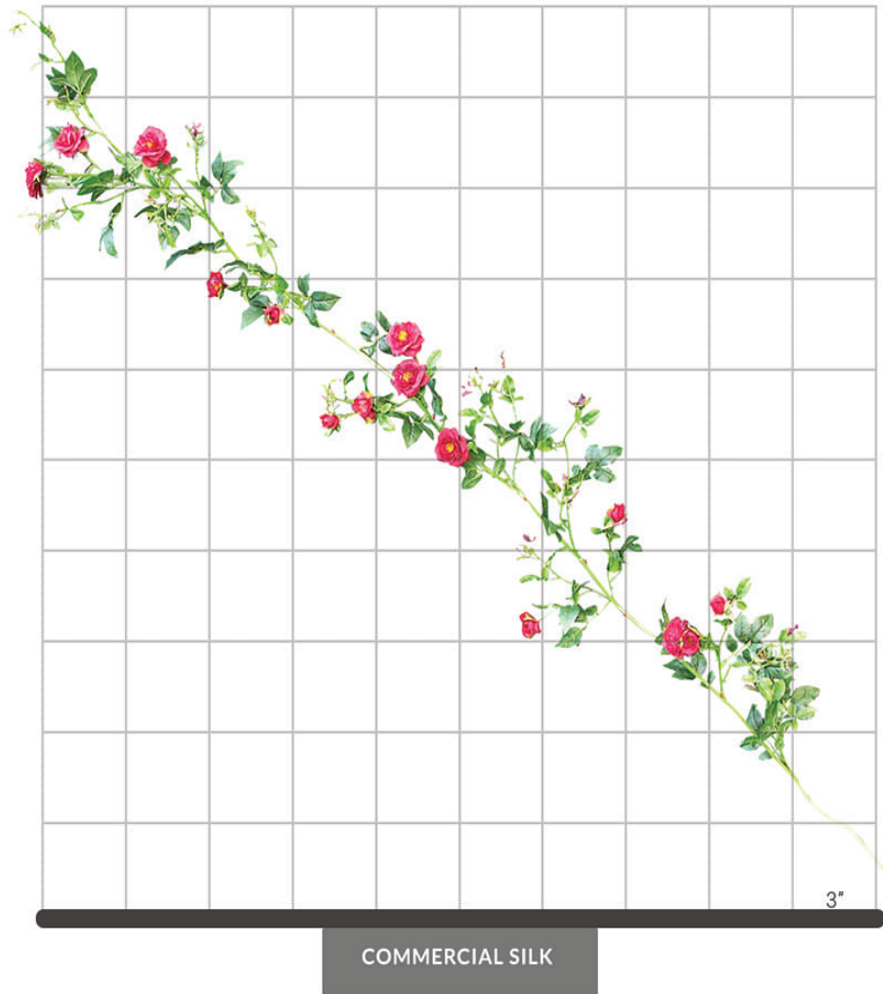

PRODUCT DATA SHEET

ROSE GARLAND (RED)

SPECIFICATIONS

Dimensions	Size 66.9"
Foliage	Foliage: Polyester Botanically accurate, premium foliage with vibrant color and detail

PLANTScape INC.  COMMERCIAL SILK INT'L