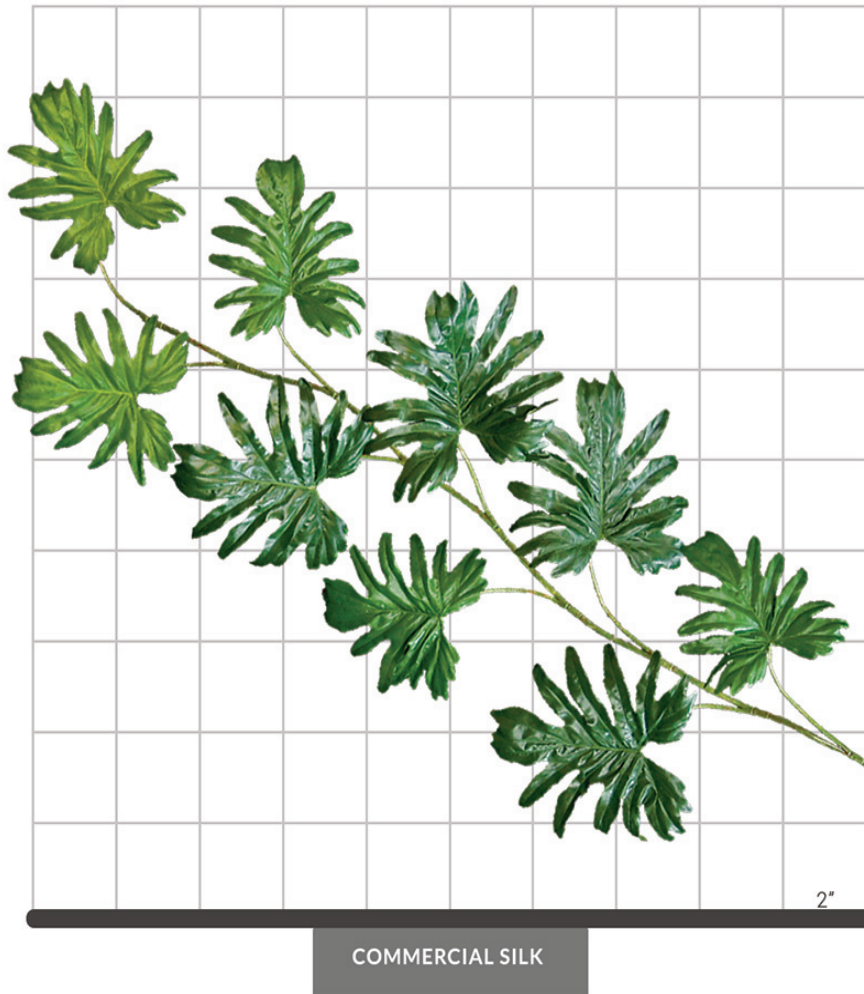

PRODUCT DATA SHEET

SELLOUM GARLAND FOLIAGE

SPECIFICATIONS

Dimensions	Size 68"
Foliage	Foliage: Polyester Botanically accurate, premium foliage with vibrant color and detail 9 leaves
Resistance	 Fire-retardant ThermaLeaf® materials available.