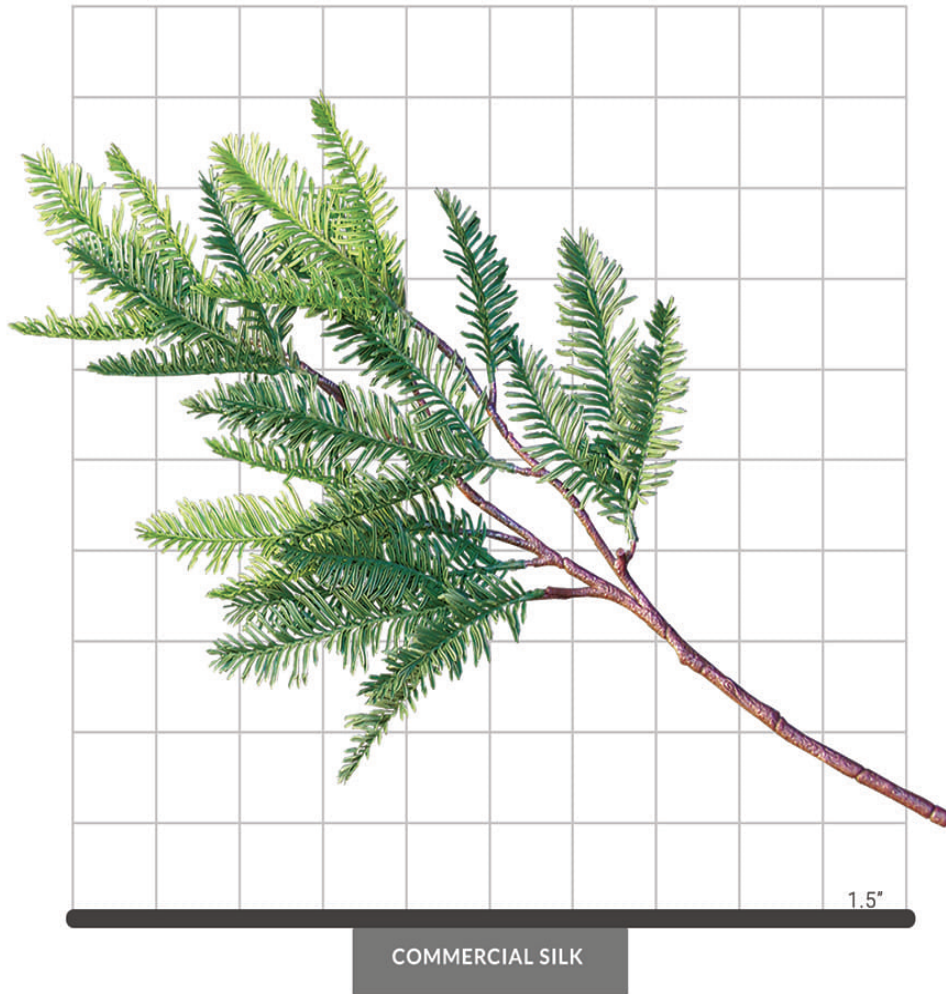

PRODUCT DATA SHEET

SEQUOIA FOLIAGE

SPECIFICATIONS

Dimensions	Also available in additional sizes; 21", 32"
Foliage	Foliage: Plastic Botanically accurate, premium foliage with vibrant color and detail 28 leaves
Resistance	 Fire-retardant ThermaLeaf® materials available.