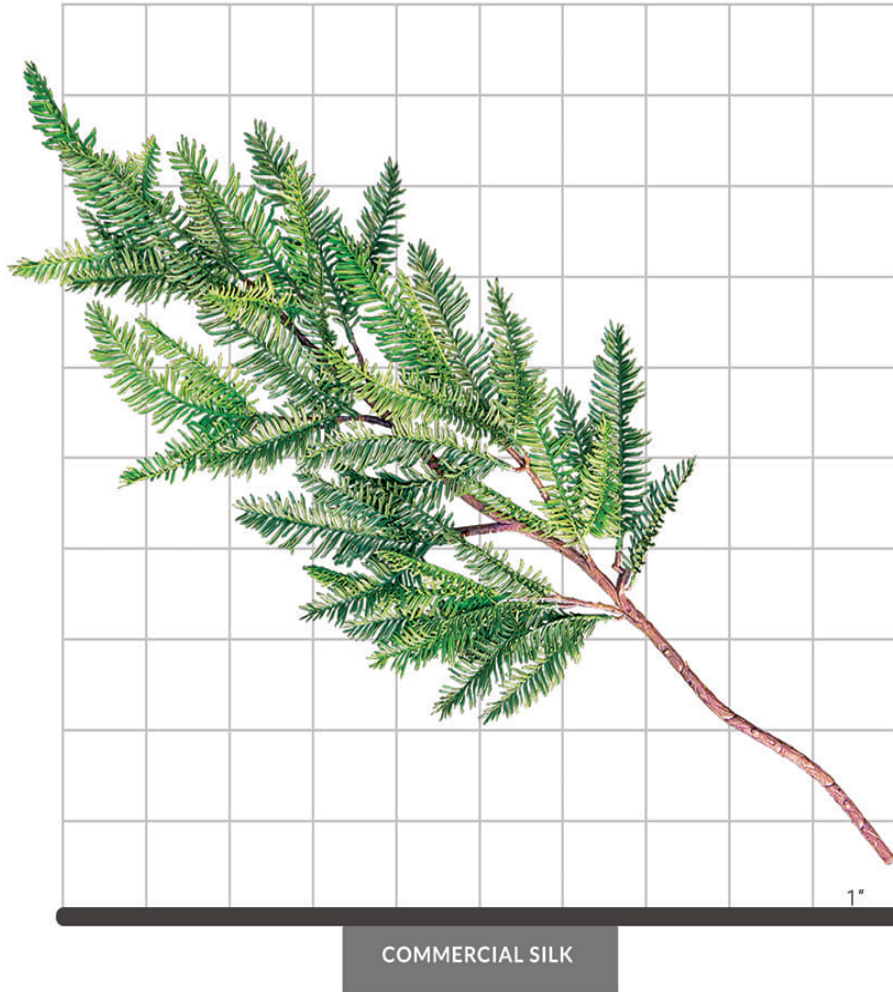

PRODUCT DATA SHEET

SEQUOIA FOLIAGE

SPECIFICATIONS

Dimensions	Also available in additional sizes; 21", 32"
Foliage	Foliage: Plastic Botanically accurate, premium foliage with vibrant color and detail 48 leaves
Resistance	 Fire-retardant ThermaLeaf® materials available.