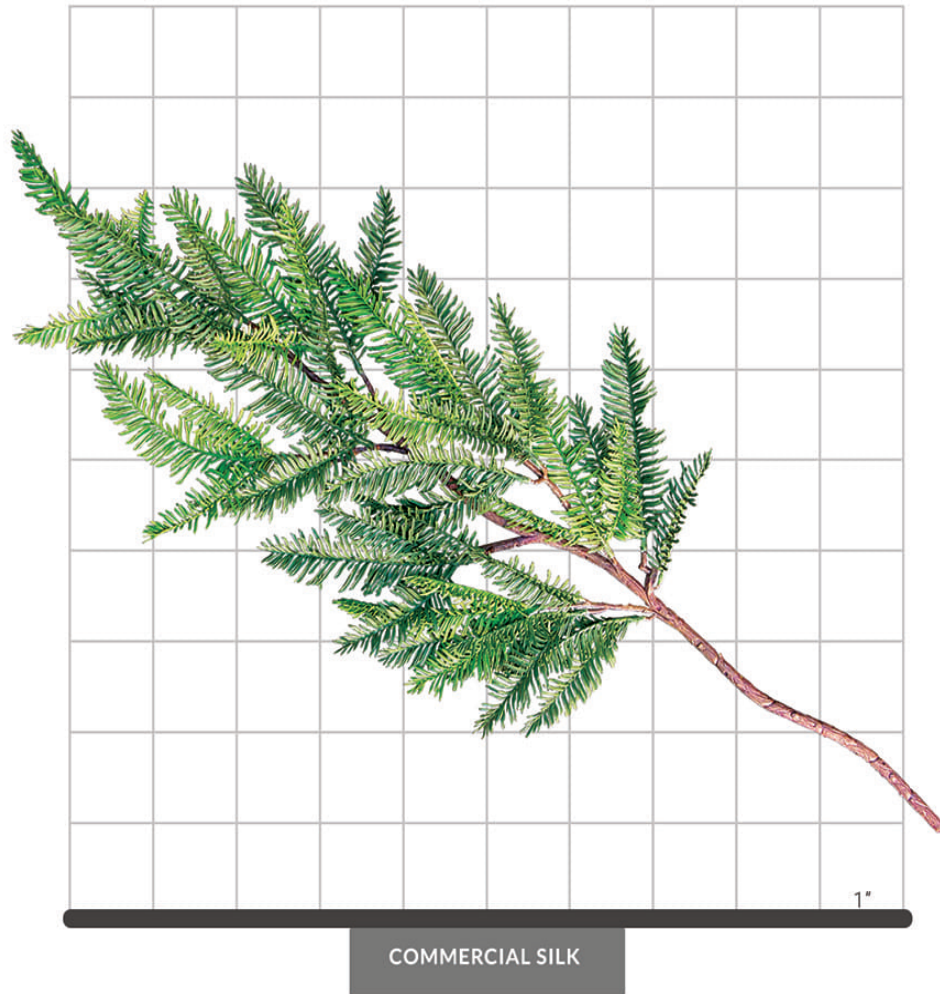

## SEQUOIA FOLIAGE (EXTERIOR)

### SPECIFICATIONS

Dimensions	Also available in additional sizes; 21", 32"
Foliage	Foliage: Plastic Premium outdoor foliage perfectly replicates natural beauty and vibrancy of real leaves
Resistance	 Weather-resistant PermaLeaf® materials available.