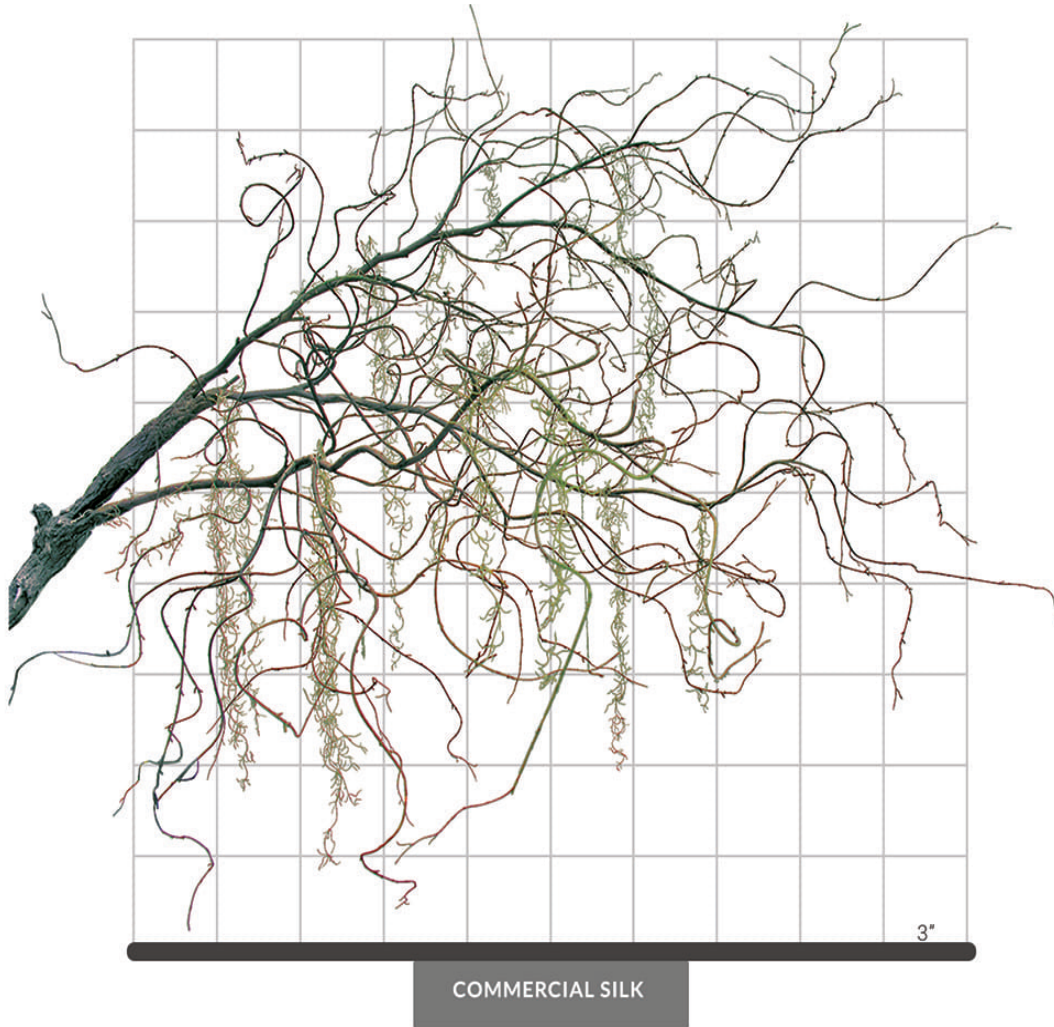

PRODUCT DATA SHEET

SPOOKY BRANCH

SPECIFICATIONS

Dimensions	Starting dimensions range from 3'-10' (custom dimensions available)
Foliage	Foliage: PVC
Resistance	 Fire-retardant ThermaLeaf® materials available.