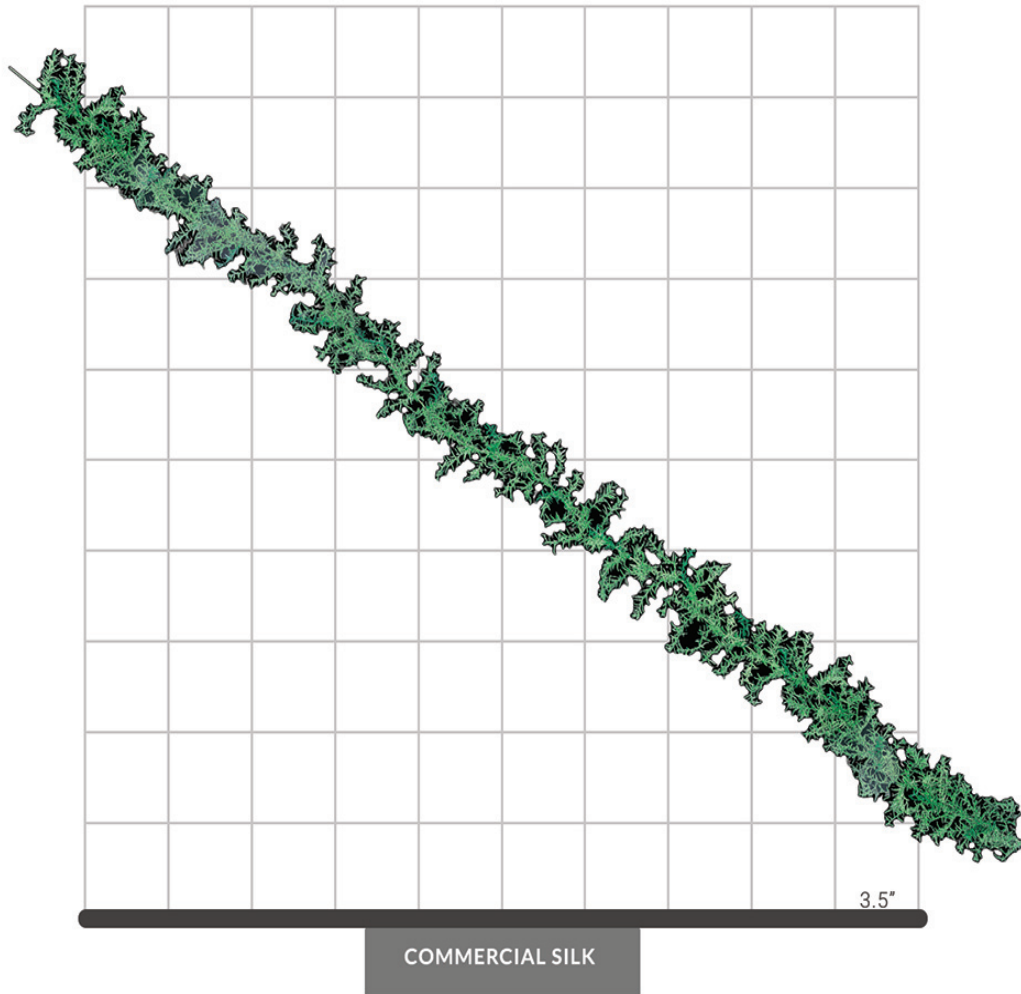

PRODUCT DATA SHEET

SPRENGERI GARLAND FOLIAGE

SPECIFICATIONS

Dimensions	Size 72"
Foliage	Foliage: PVC Botanically accurate, premium foliage with vibrant color and detail 160 tips
Resistance	 Fire-retardant ThermaLeaf® materials available.