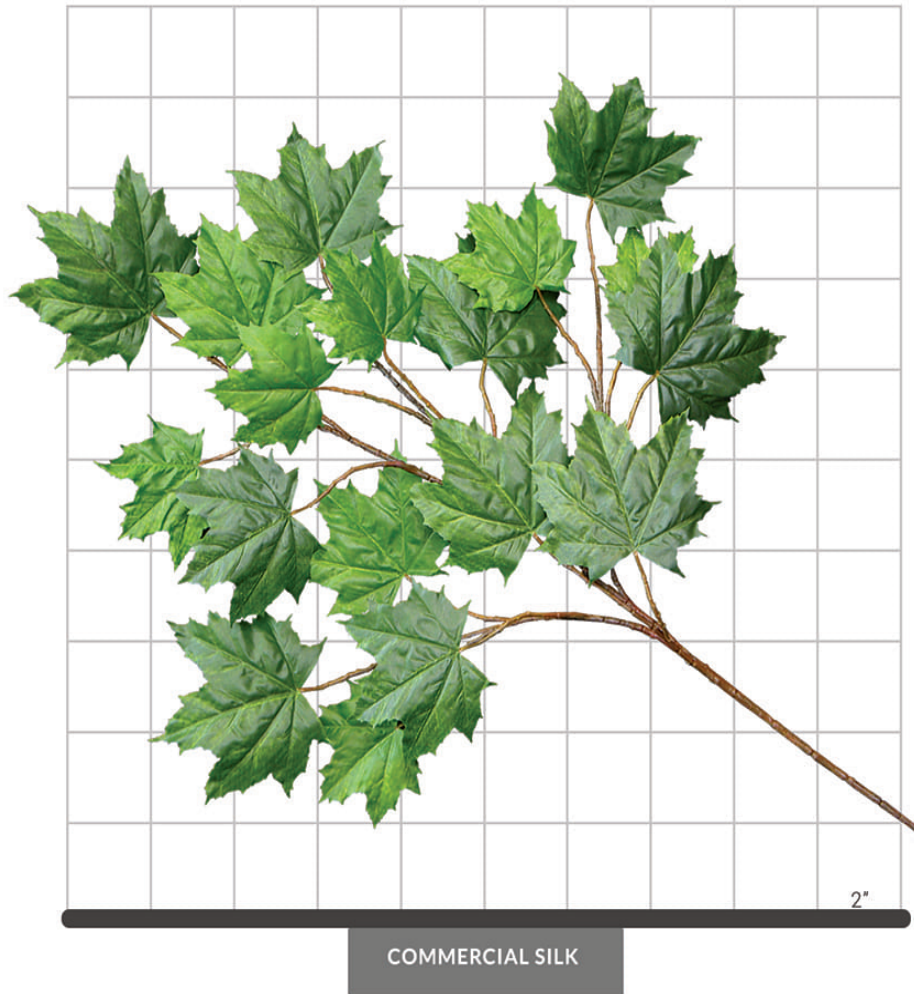

## SUGAR MAPLE FOLIAGE

### SPECIFICATIONS

Dimensions	Size 33"
Foliage	Foliage: Polyester Botanically accurate, premium foliage with vibrant color and detail 18 leaves
Resistance	 Fire-retardant ThermaLeaf® materials available.