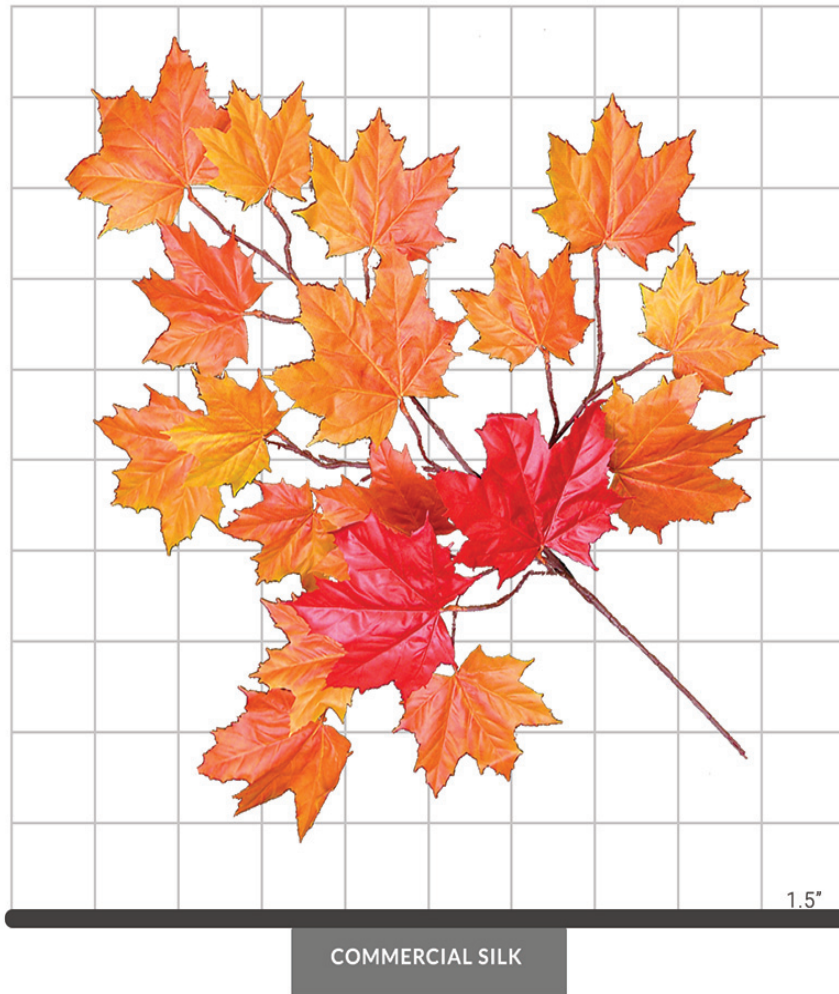

PRODUCT DATA SHEET

SUGAR MAPLE FOLIAGE (FALL)

SPECIFICATIONS

Dimensions	Size 33"
Foliage	Foliage: Polyester Botanically accurate, premium foliage with vibrant color and detail 18 leaves
Resistance	 Fire-retardant ThermaLeaf® materials available.