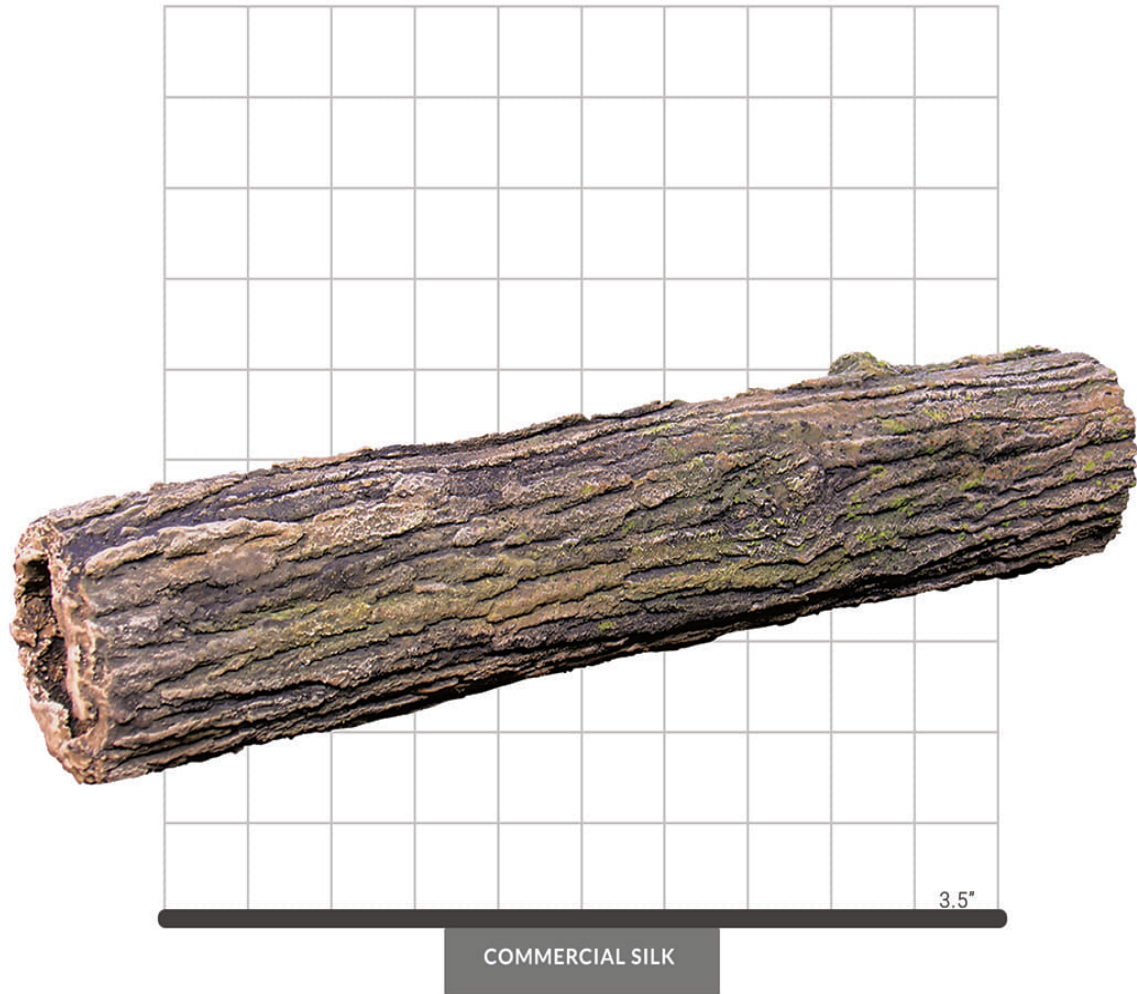

## TREE LOG

## SPECIFICATIONS

---

Dimensions	Also available in additional sizes; 18", 22", 36", 40" (custom dimensions available)
Resistance	 Fire-retardant ThermaLeaf® materials available.

---

PLANTSCAPE INC.  COMMERCIAL SILK INT'L