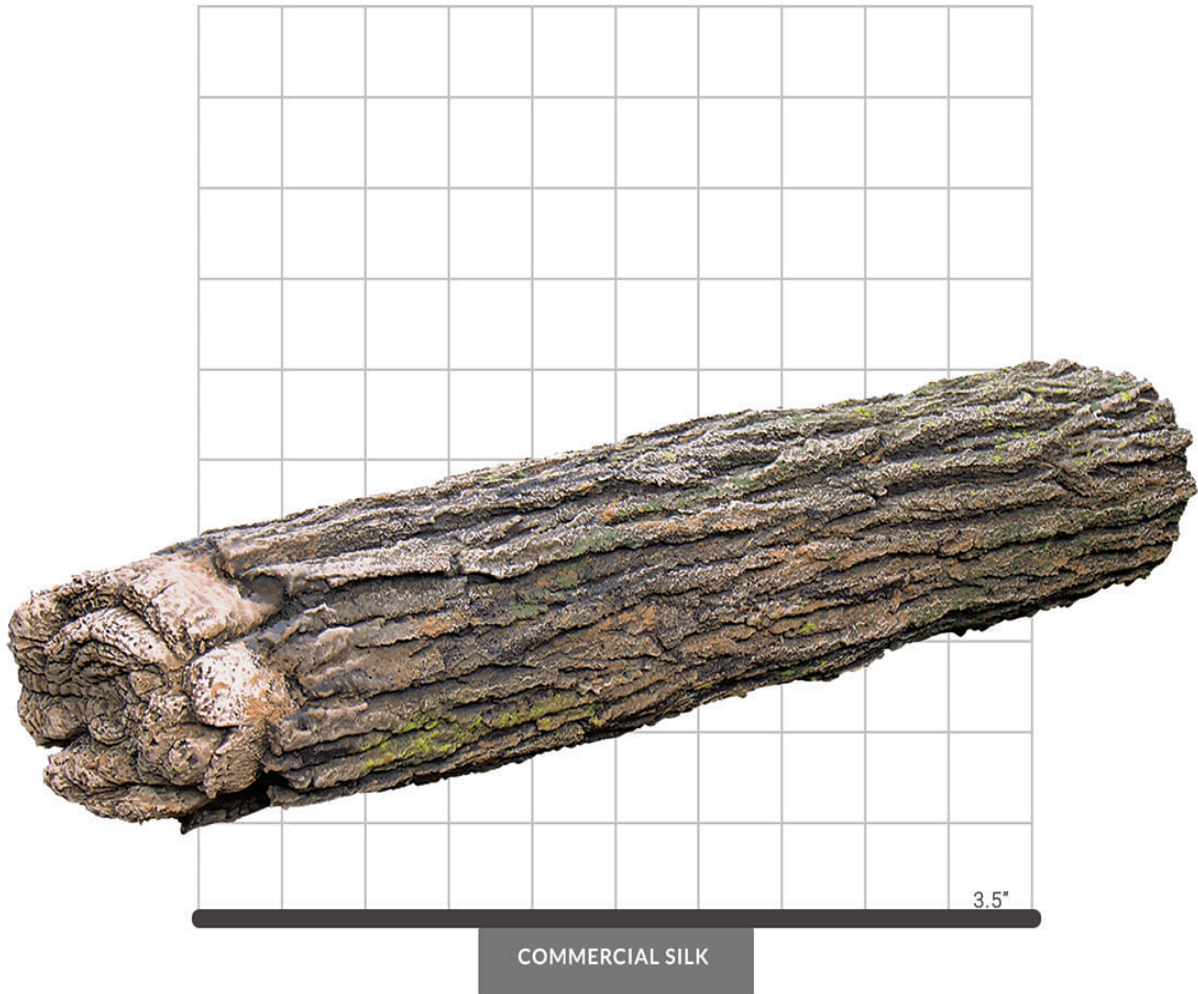

PRODUCT DATA SHEET

TREE LOG BROKEN TOP

SPECIFICATIONS

Dimensions	Also available in additional sizes; 18", 22", 36", 40" (custom dimensions available)
Resistance	 Fire-retardant ThermaLeaf® materials available.