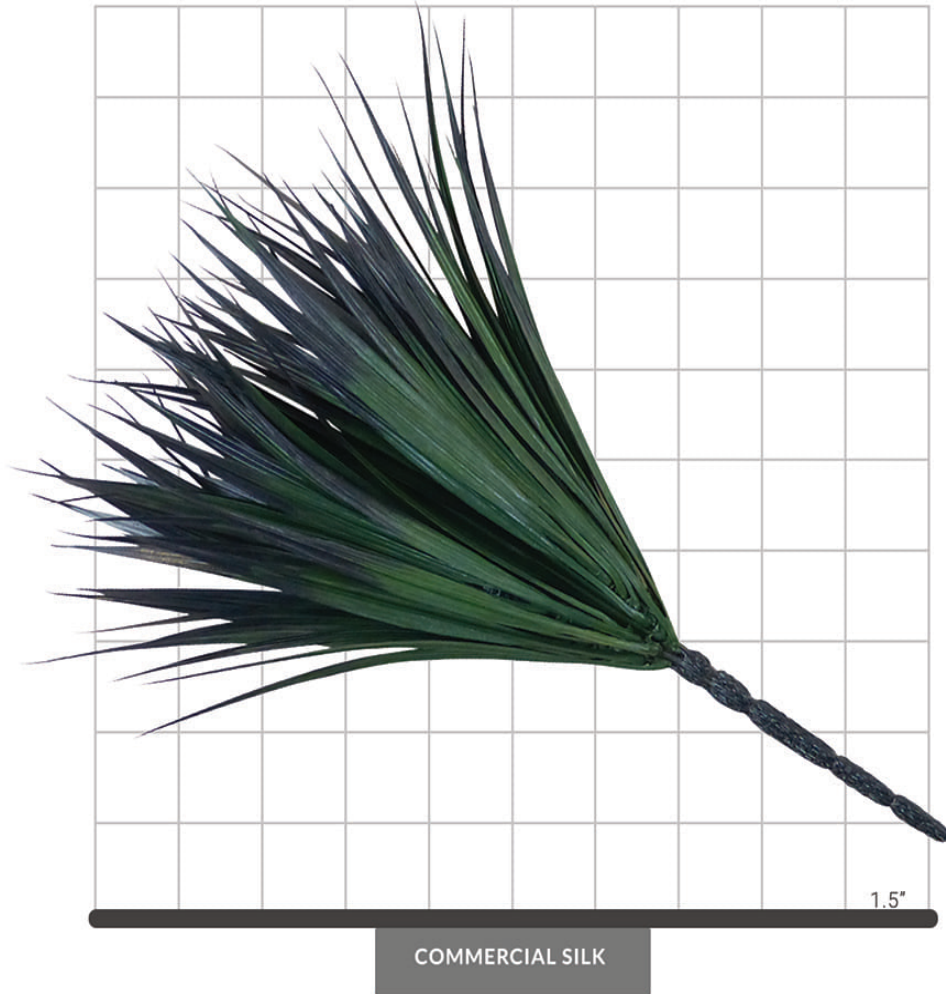

PRODUCT DATA SHEET

VANILLA GRASS FOLIAGE (DARK GREEN)

SPECIFICATIONS

Dimensions	Size 12"
Foliage	Foliage: Plastic Botanically accurate, premium foliage with vibrant color and detail
Resistance	 Fire-retardant ThermaLeaf® materials available.