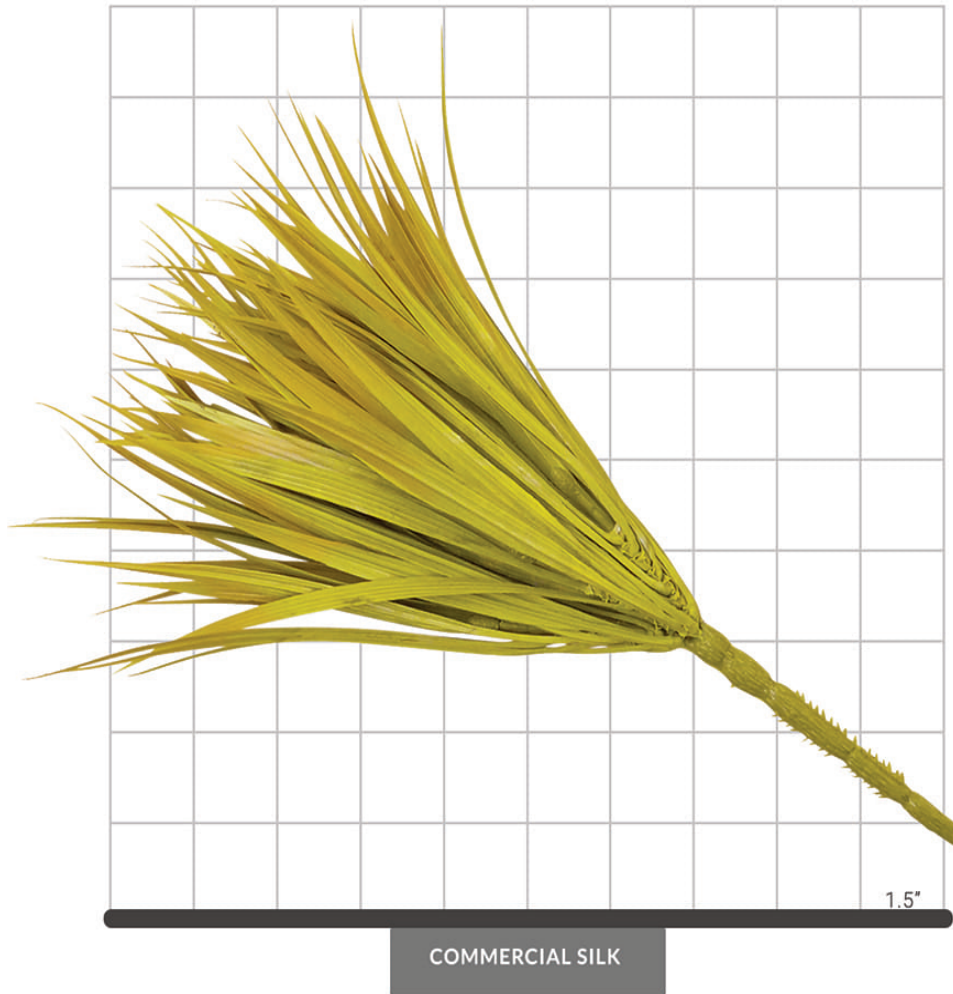

## VANILLA GRASS FOLIAGE (MUSTARD)

### SPECIFICATIONS

Dimensions	Size 12"
Foliage	Foliage: Plastic Botanically accurate, premium foliage with vibrant color and detail
Resistance	 Fire-retardant ThermaLeaf® materials available.

PLANTSCAPE INC.  COMMERCIAL SILK INT'L