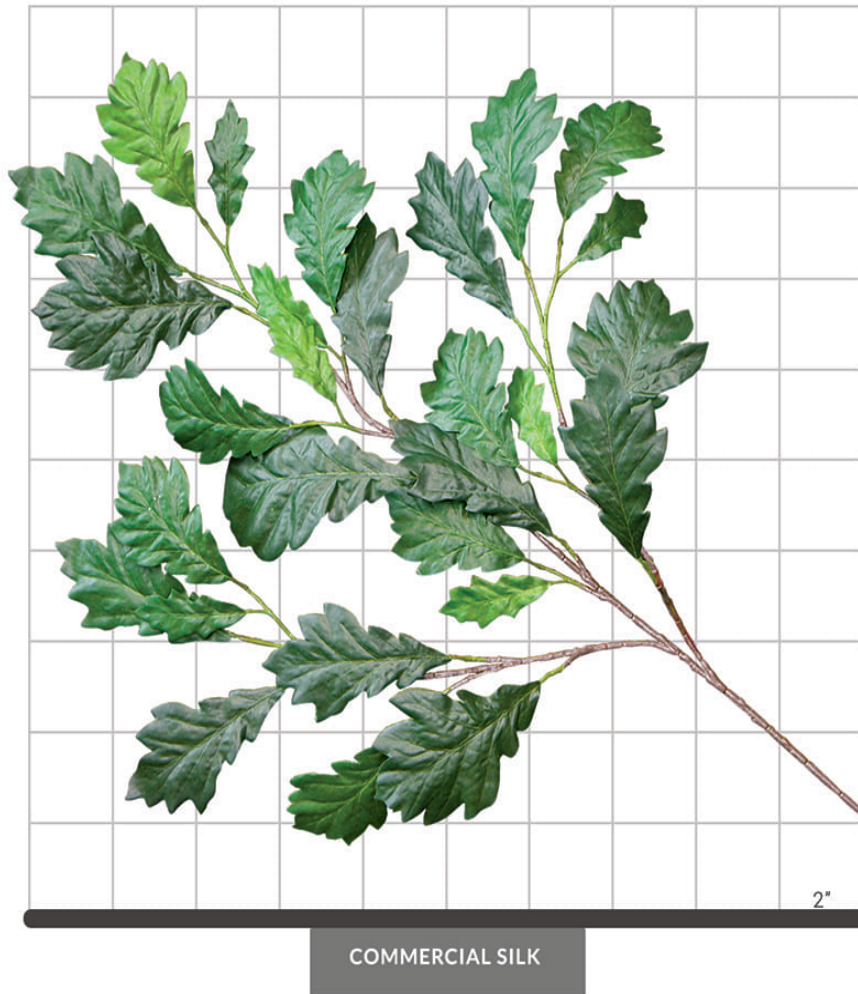

## WHITE OAK FOLIAGE

## SPECIFICATIONS

Dimensions	Size 31"
Foliage	Foliage: Polyester Botanically accurate, premium foliage with vibrant color and detail 29 leaves
Resistance	 Fire-retardant ThermaLeaf® materials available.