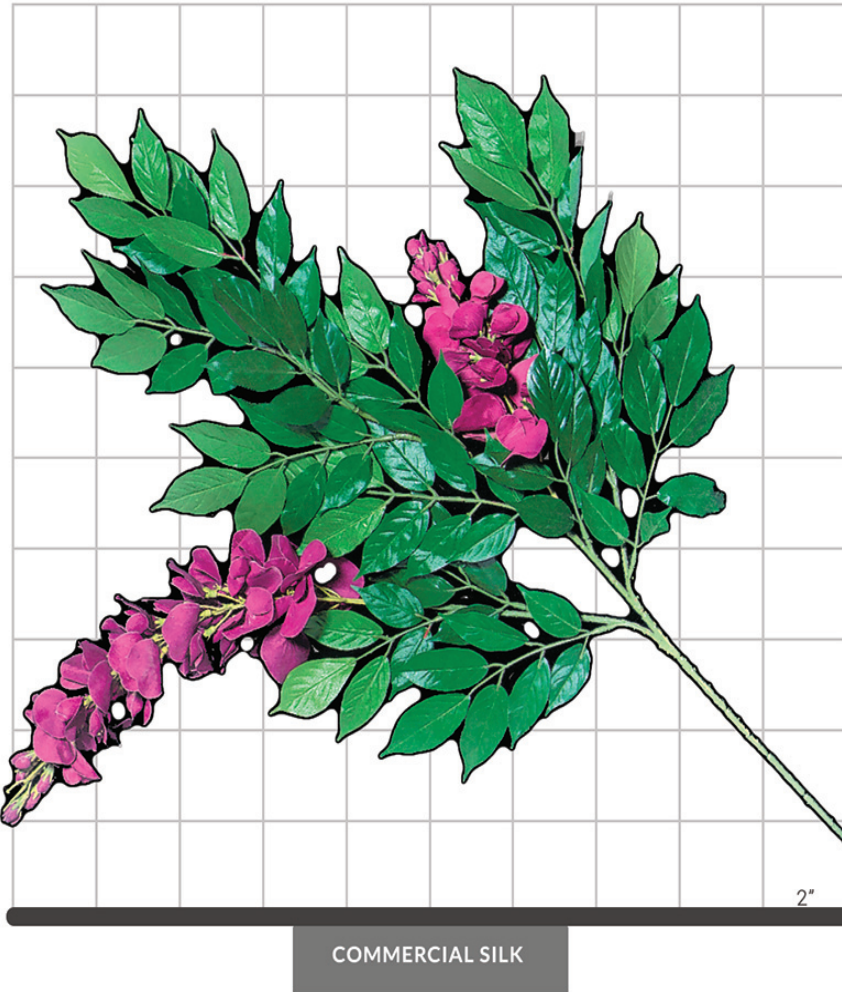

PRODUCT DATA SHEET

WISTERIA FOLIAGE (FUCHSIA)

SPECIFICATIONS

Dimensions	Size 24"
Foliage	Foliage: Polyester Botanically accurate, premium foliage with vibrant color and detail 97 leaves, 77 flowers
Resistance	 Fire-retardant ThermaLeaf® materials available.