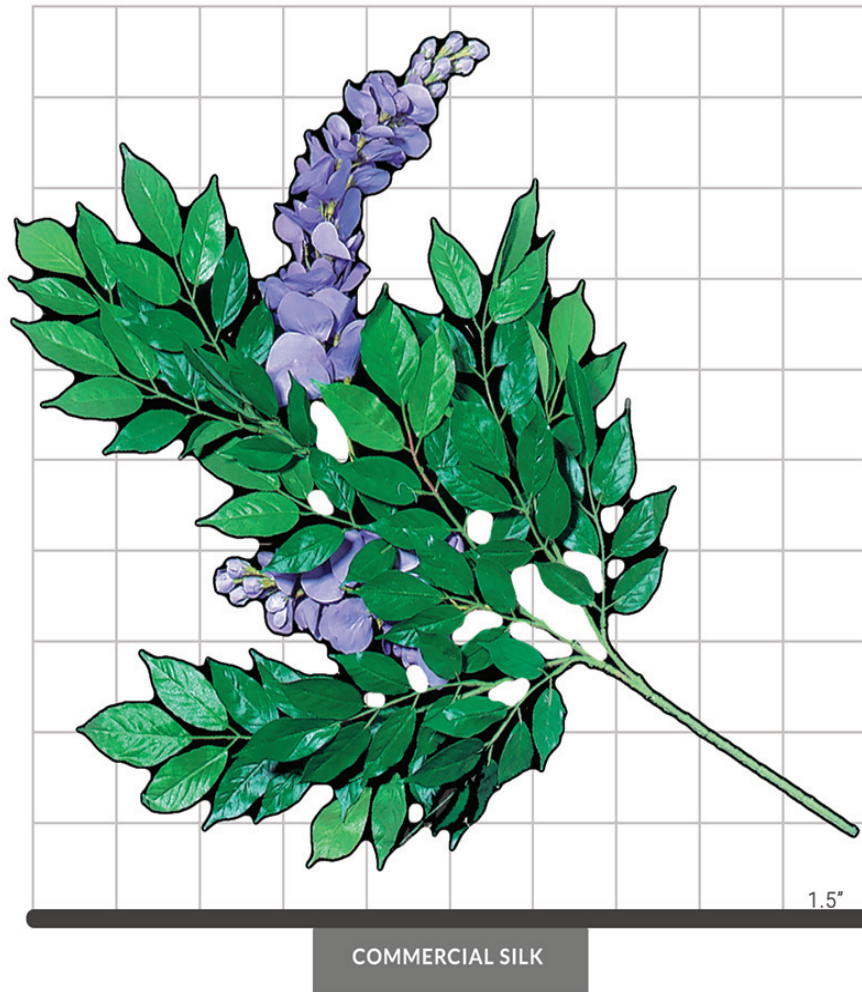

PRODUCT DATA SHEET

WISTERIA FOLIAGE (LAVENDER)

SPECIFICATIONS

Dimensions	Size 24"
Foliage	Foliage: Polyester Botanically accurate, premium foliage with vibrant color and detail 97 leaves, 77 flowers
Resistance	 Fire-retardant ThermaLeaf® materials available.