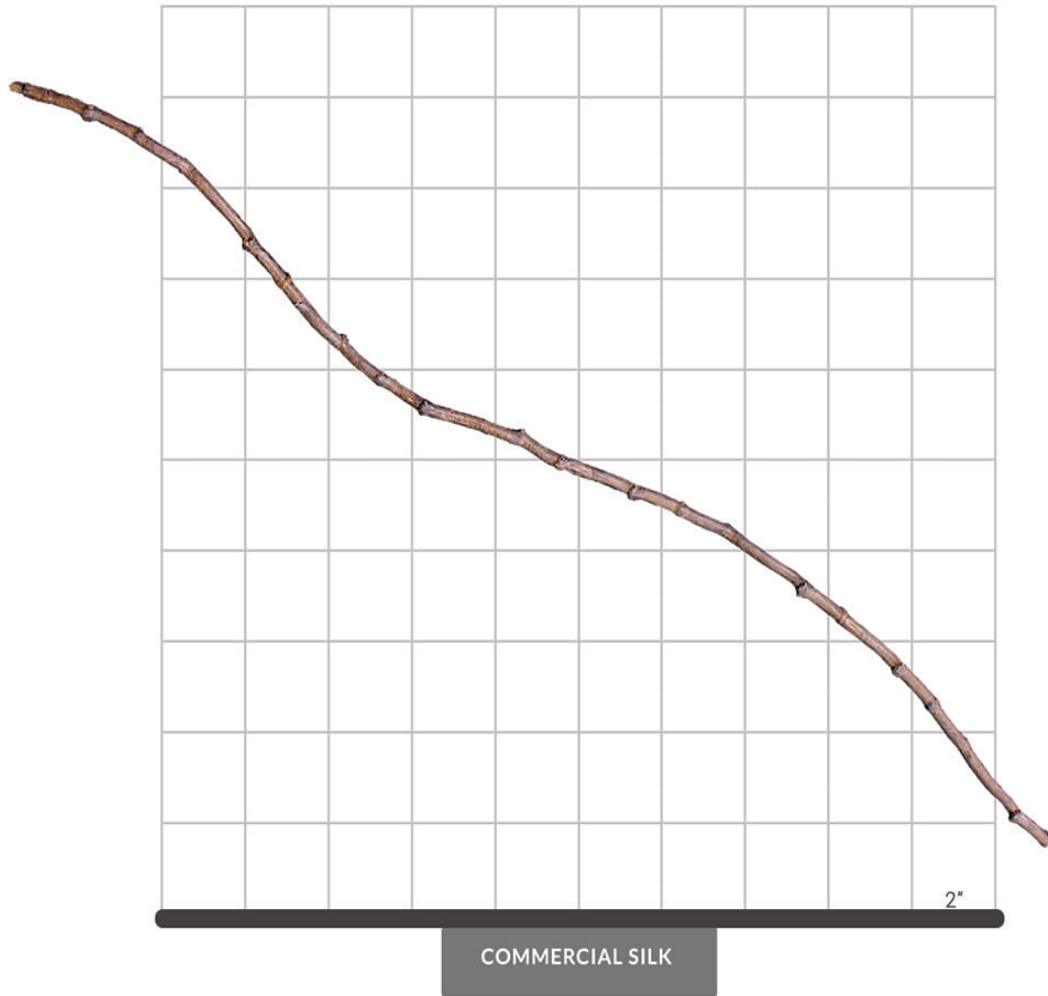

PRODUCT DATA SHEET

WOODLAND VINE

SPECIFICATIONS

Dimensions

Size 96" x 1" diameter

Resistance

Fire-retardant ThermaLeaf® materials available.

PLANTScape INC.  COMMERCIAL SILK INT'L